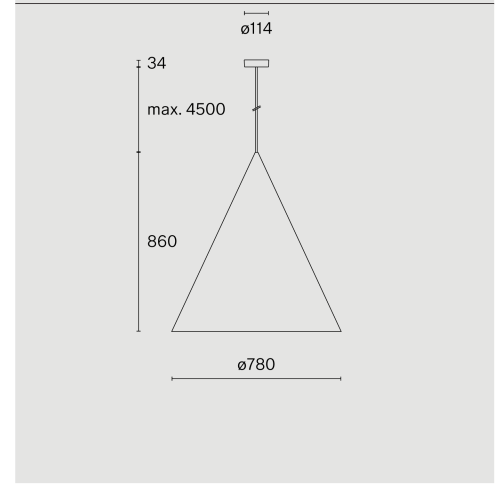

CONE
SUSPENDED XL
W151XL2

Ceiling suspended luminaire with shade made from aluminium; polycarbonate canopy; optical system with acrylic diffuser; integrated LED light source; surface Raw aluminium; inclusive cable suspension max. 4500 mm; DALI Push dim; light colour 2700 K; ≤ 3 SDCM (initial MacAdam); CRI ≥ 90 ; degree of protection IP20; Class 1; driver included; light source replaceable by Wastberg+ or by a professional with explicit authorization; control gear not replaceable;

TECHNICAL INFORMATION

Physical	
Material	Shade: Aluminium
IP Rating	IP20
Safety Class	Class I

LED	
Colour Rendering Index	CRI ≥ 90
Lumen Maintenance	L90 / 50000 h
Macadam Ellipse	≤ 3 SDCM (initial MacAdam)

CONE
SUSPENDED XL
W151XL2

Ceiling
2330 lm
2700 K
DALI Push dim
220 - 240 V
44 W
6.5 kg

Art. No. / EAN code
151XL220272 / 7330492017501