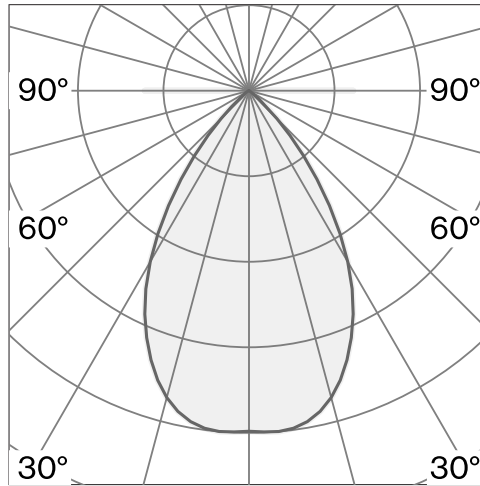

CONE
SUSPENDED XL
W151XL2

Ceiling suspended luminaire with shade made from aluminium; polycarbonate canopy; optical system with acrylic diffuser; integrated LED light source; surface Raw aluminium; inclusive cable suspension max. 4500 mm; DALI Push dim; light colour 2700 K; ≤ 3 SDCM (initial MacAdam); CRI ≥ 90 ; degree of protection IP20; Class 1; driver included; light source replaceable by Wastberg+ or by a professional with explicit authorization; control gear not replaceable;

TECHNICAL INFORMATION

Physical	
Material	Shade: Aluminium
IP Rating	IP20
Safety Class	Class I

LED	
Colour Rendering Index	CRI ≥ 90
Lumen Maintenance	L90 / 50000 h
Macadam Ellipse	≤ 3 SDCM (initial MacAdam)