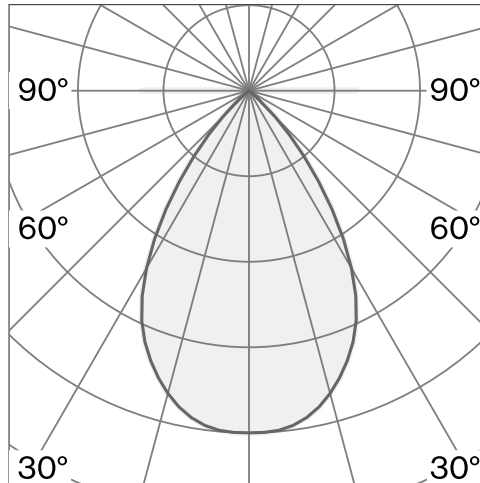

**CONE**  
SUSPENDED XL  
W151XL2

Ceiling suspended luminaire with shade made from aluminium; polycarbonate canopy; optical system with acrylic diffuser; integrated LED light source; surface Jet black; RAL 9005; inclusive cable suspension max. 4500 mm; DALI Push dim; light colour 2700 K;  $\leq 3$  SDCM (initial MacAdam); CRI  $\geq 90$ ; degree of protection IP20; Class 1; driver included; light source replaceable by Wastberg+ or by a professional with explicit authorization; control gear not replaceable;

## TECHNICAL INFORMATION

Physical	
Material	Shade: Aluminium
IP Rating	IP20
Safety Class	Class I

LED	
Colour Rendering Index	CRI $\geq 90$
Lumen Maintenance	L90 / 50000 h
Macadam Ellipse	$\leq 3$ SDCM (initial MacAdam)