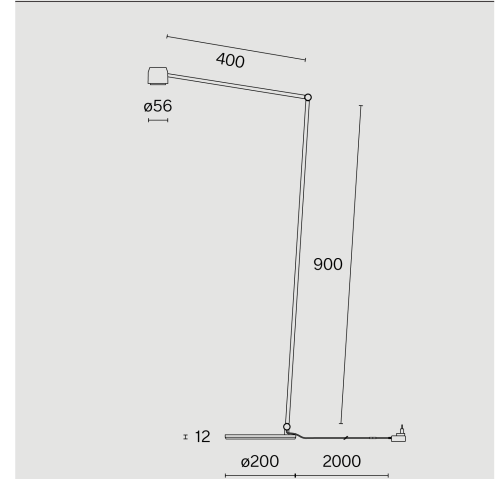

Free standing floor luminaire made from aluminium; surface Jet black; RAL 9005; polyamide glare shade and polycarbonate lens; with COB (Chip on Board) technology for maximum efficiency; integrated dimmer switch; light colour 2700 K;  $\leq 3$  SDCM (initial MacAdam); CRI  $\geq 98$ ; degree of protection IP20; Class 2; incl. 2000 mm black cable plug; light source replaceable by Wastberg+ or by a professional with explicit authorization; control gear not replaceable;

## TECHNICAL INFORMATION

Physical	
Material	Lamp Body: Aluminium
IP Rating	IP20
Safety Class	Class II

LED	
Colour Rendering Index	CRI $\geq 98$
Lumen Maintenance	L80 / 50000h
Macadam Ellipse	$\leq 3$ SDCM (initial MacAdam)

## ARTICLE-SPECIFIC INFORMATION

Mounting	
Luminous Flux	
Colour Temperature	
Optic	
Control	
Voltage	
Power	
Weight	

Colour / Finish	
Jet black	●