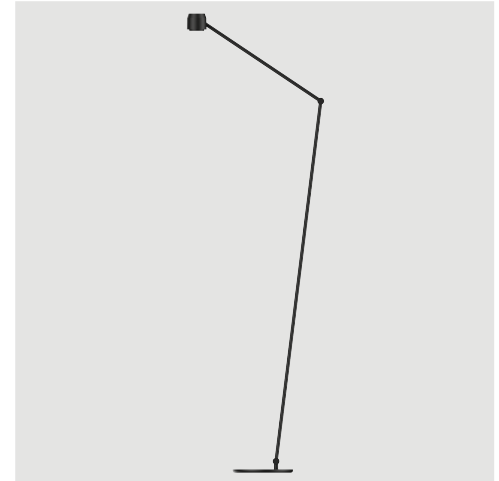

Free standing floor luminaire made from aluminium; surface Jet black; RAL 9005; polyamide glare shade and polycarbonate lens; with COB (Chip on Board) technology for maximum efficiency; integrated dimmer switch; light colour 2700 K;  $\leq 3$  SDCM (initial MacAdam); CRI  $\geq 98$ ; degree of protection IP20; Class 2; incl. 2000 mm black cable plug; light source replaceable by Wastberg+ or by a professional with explicit authorization; control gear not replaceable;

## TECHNICAL INFORMATION

Physical	
Material	Lamp Body: Aluminium
IP Rating	IP20
Safety Class	Class II

LED	
Colour Rendering Index	CRI $\geq 98$
Lumen Maintenance	L80 / 50000h
Macadam Ellipse	$\leq 3$ SDCM (initial MacAdam)

## ARTICLE-SPECIFIC INFORMATION

Mounting	
Luminous Flux	
Colour Temperature	
Optic	
Control	
Voltage	
Power	
Weight	

Colour / Finish	
Jet black	●