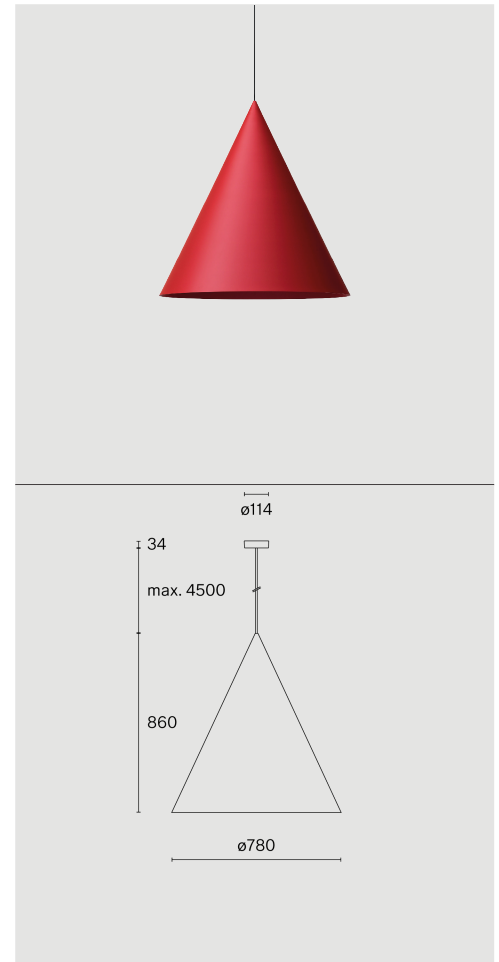

CONE
SUSPENDED XL
W151XL2

Ceiling suspended luminaire with shade made from aluminium; polycarbonate canopy; optical system with acrylic diffuser; integrated LED light source; surface Carmine red; RAL 3002; inclusive cable suspension max. 4500 mm; DALI Push dim; light colour 2700 K; ≤ 3 SDCM (initial MacAdam); CRI ≥ 90 ; degree of protection IP20; Class 1; driver included; light source replaceable by Wastberg+ or by a professional with explicit authorization; control gear not replaceable;

More technical information online
wastberg.com/en/products/cone-suspended-xl-w151xl2

ARTICLE-SPECIFIC INFORMATION

Mounting	
Luminous Flux	
Colour Temperature	
Control	
Voltage	
Power	
Weight	

Colour / Finish	Carmine red ●
------------------------	---------------