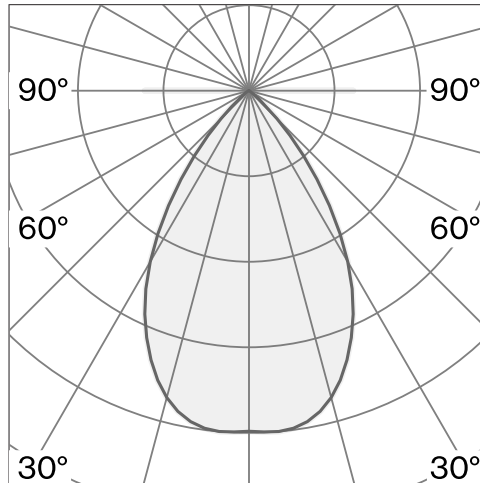

CONE
SUSPENDED XL
W151XL2

Ceiling suspended luminaire with shade made from aluminium; polycarbonate canopy; optical system with acrylic diffuser; integrated LED light source; surface Carmine red; RAL 3002; inclusive cable suspension max. 4500 mm; DALI Push dim; light colour 2700 K; ≤ 3 SDCM (initial MacAdam); CRI ≥ 90 ; degree of protection IP20; Class 1; driver included; light source replaceable by Wastberg+ or by a professional with explicit authorization; control gear not replaceable;