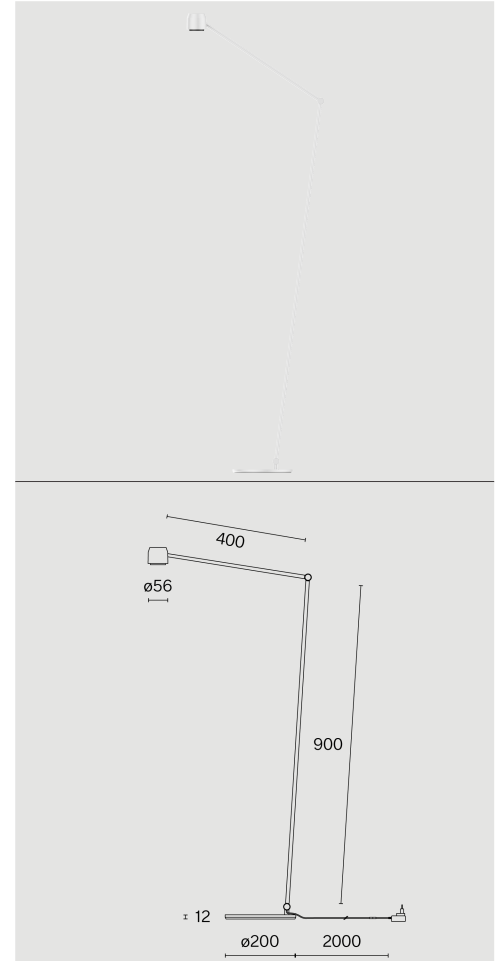

Free standing floor luminaire made from aluminium; surface Traffic white; RAL 9016; polyamide glare shade and polycarbonate lens; with COB (Chip on Board) technology for maximum efficiency; integrated dimmer switch; light colour 2700 K; ≤ 3 SDCM (initial MacAdam); CRI ≥ 98 ; degree of protection IP20; Class 2; incl. 2000 mm white cable plug; light source replaceable by Wastberg+ or by a professional with explicit authorization; control gear replaceable by end-user;

TECHNICAL INFORMATION

Physical	
Material	Lamp Body: Aluminium
IP Rating	IP20
Safety Class	Class II

LED	
Colour Rendering Index	CRI ≥ 98
Lumen Maintenance	L80 / 50000h
Macadam Ellipse	≤ 3 SDCM (initial MacAdam)

ARTICLE-SPECIFIC INFORMATION

Mounting	
Luminous Flux	
Colour Temperature	
Optic	
Control	
Voltage	
Power	
Weight	

Colour / Finish	
Traffic white	

ION FLOOR W225F2

Floor	
490 lm	
2700 K	
Narrow	
Integrated dimmer switch	
100 - 240 V	
8.3 W	
3.2 kg	