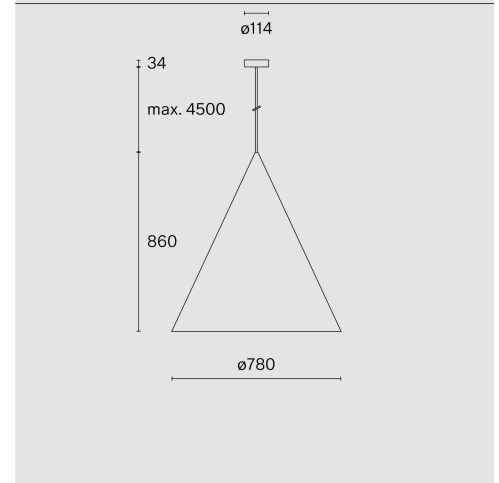

CONE
SUSPENDED XL
W151XL2

Ceiling suspended luminaire with shade made from aluminium; polycarbonate canopy; optical system with acrylic diffuser; integrated LED light source; surface Traffic white; RAL 9016; inclusive cable suspension max. 4500 mm; DALI Push dim; light colour 2700 K; ≤ 3 SDCM (initial MacAdam); CRI ≥ 90 ; degree of protection IP20; Class 1; driver included; light source replaceable by Wastberg+ or by a professional with explicit authorization; control gear not replaceable;

TECHNICAL INFORMATION

Physical	
Material	Shade: Aluminium
IP Rating	IP20
Safety Class	Class I

LED	
Colour Rendering Index	CRI ≥ 90
Lumen Maintenance	L90 / 50000 h
Macadam Ellipse	≤ 3 SDCM (initial MacAdam)

CONE
SUSPENDED XL
W151XL2

Ceiling
3920 lm
2700 K
DALI Push dim
220 - 240 V
44 W
6.5 kg

Art. No. / EAN code
151XL202272 / 7330492017525