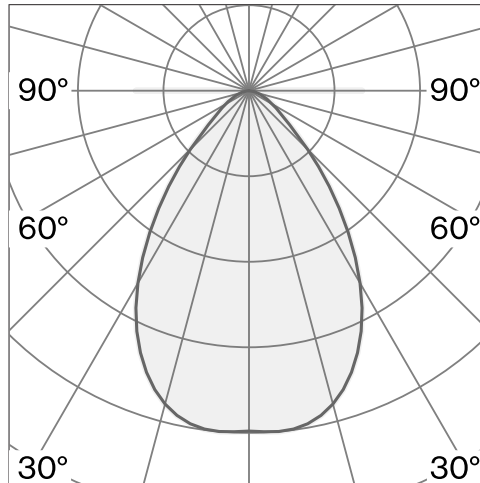

CONE
SUSPENDED XL
W151XL2

Ceiling suspended luminaire with shade made from aluminium; polycarbonate canopy; optical system with acrylic diffuser; integrated LED light source; surface Traffic white; RAL 9016; inclusive cable suspension max. 4500 mm; DALI Push dim; light colour 2700 K; ≤ 3 SDCM (initial MacAdam); CRI ≥ 90 ; degree of protection IP20; Class 1; driver included; light source replaceable by Wastberg+ or by a professional with explicit authorization; control gear not replaceable;