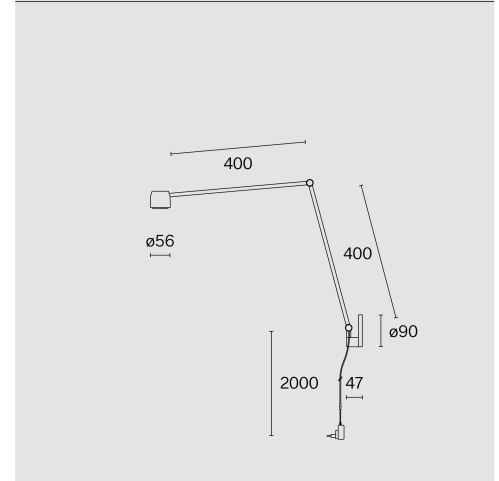

Wall mounted table luminaire made from aluminium; surface Raw aluminium; polyamide glare shade and polycarbonate lens; with COB (Chip on Board) technology for maximum efficiency; integrated dimmer switch; light colour 3000 K; ≤ 3 SDCM (initial MacAdam); CRI ≥ 98 ; degree of protection IP20; Class 2; incl. 2000 mm black cable plug; light source replaceable by Wastberg+ or by a professional with explicit authorization; control gear replaceable by end-user;

TECHNICAL INFORMATION

Physical	
Material	Lamp Body: Aluminium
IP Rating	IP20
Safety Class	Class II

LED	
Colour Rendering Index	CRI ≥ 98
Lumen Maintenance	L80 / 50000h
Macadam Ellipse	≤ 3 SDCM (initial MacAdam)

More technical information online

wastberg.com/en/products/ion-bracket-long-w225br2

ARTICLE-SPECIFIC INFORMATION

Mounting	Wall
Luminous Flux	526 lm
Colour Temperature	3000 K
Optic	Wide
Control	Integrated dimmer switch
Voltage	100 - 240 V
Power	8.3 W
Weight	0.4 kg

Colour / Finish	Raw aluminium
------------------------	---------------

ION BRACKET LONG W225BR2

Wall	526 lm
	3000 K
	Wide
	Integrated dimmer switch
	100 - 240 V
	8.3 W
	0.4 kg

Art. No. / EAN code	225BR22030W / 7330492017273
----------------------------	-----------------------------