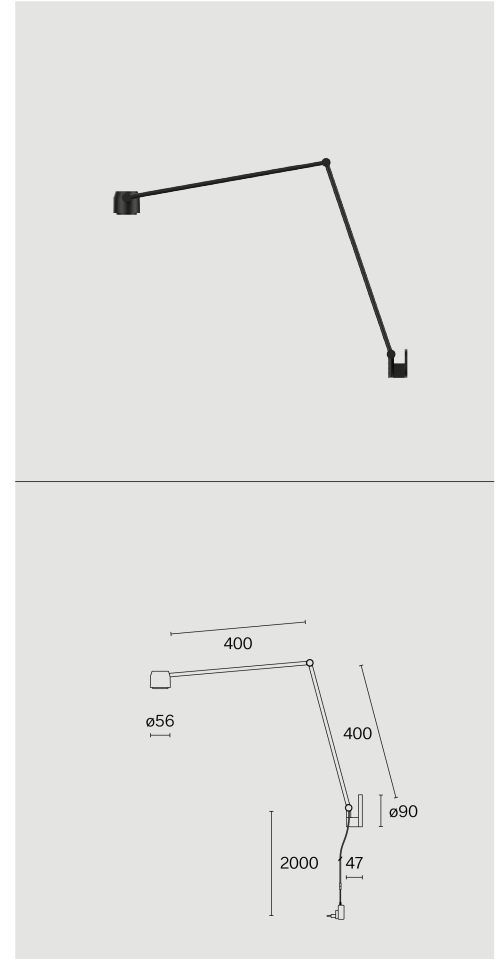

Wall mounted table luminaire made from aluminium; surface Jet black; RAL 9005; polyamide glare shade and polycarbonate lens; with COB (Chip on Board) technology for maximum efficiency; integrated dimmer switch; light colour 3000 K; ≤ 3 SDCM (initial MacAdam); CRI ≥ 98 ; degree of protection IP20; Class 2; incl. 2000 mm black cable plug; light source replaceable by Wastberg+ or by a professional with explicit authorization; control gear not replaceable;

TECHNICAL INFORMATION

Physical	
Material	Lamp Body: Aluminium
IP Rating	IP20
Safety Class	Class II
LED	
Colour Rendering Index	CRI ≥ 98
Lumen Maintenance	L80 / 50000h
Macadam Ellipse	≤ 3 SDCM (initial MacAdam)

ARTICLE-SPECIFIC INFORMATION

Mounting	Wall
Luminous Flux	526 lm
Colour Temperature	3000 K
Optic	Flood
Control	Integrated dimmer switch
Voltage	100 - 240 V
Power	8.3 W
Weight	0.4 kg
Colour / Finish	Jet black ●