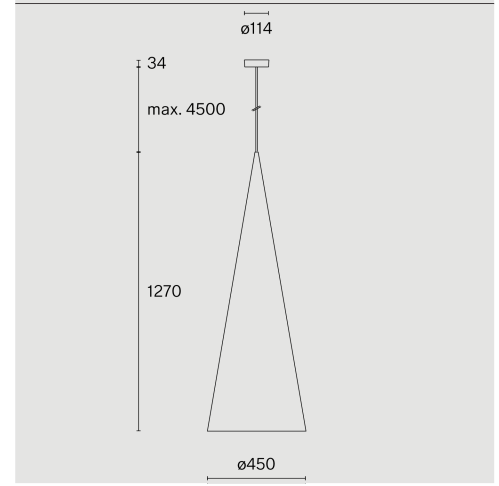

CONE
SUSPENDED XL
W151XL1

Ceiling suspended luminaire with shade made from aluminium; polycarbonate canopy; optical system with acrylic diffuser; integrated LED light source; surface Raw aluminium; inclusive cable suspension max. 4500 mm; DALI Push dim; light colour 2700 K; ≤ 3 SDCM (initial MacAdam); CRI ≥ 90 ; degree of protection IP20; Class 1; driver included; light source replaceable by Wastberg+ or by a professional with explicit authorization; control gear not replaceable;

TECHNICAL INFORMATION

Physical	
Material	Shade: Aluminium
IP Rating	IP20
Safety Class	Class I

LED	
Colour Rendering Index	CRI ≥ 90
Lumen Maintenance	L90 / 50000 h
Macadam Ellipse	≤ 3 SDCM (initial MacAdam)

More technical information online
wastberg.com/en/products/cone-suspended-xl-w151xl1

ARTICLE-SPECIFIC INFORMATION

Mounting
Luminous Flux
Colour Temperature
Control
Voltage
Power
Weight

Colour / Finish
Raw aluminium

CONE
SUSPENDED XL
W151XL1

Ceiling
2170 lm
2700 K
DALI Push dim
220 - 240 V
44 W
5.5 kg

Art. No. / EAN code
151XL120272 / 7330492017402