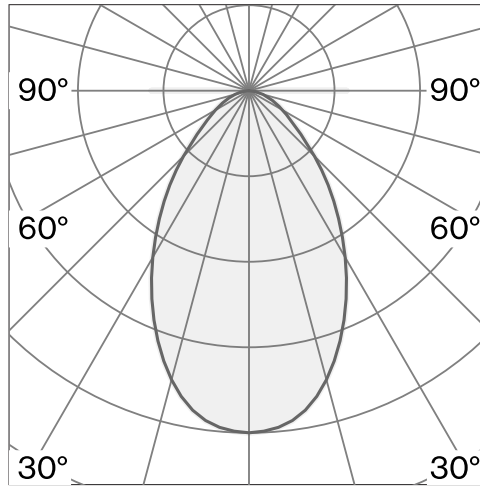

CONE
SUSPENDED XL
W151XL1

Ceiling suspended luminaire with shade made from aluminium; polycarbonate canopy; optical system with acrylic diffuser; integrated LED light source; surface Raw aluminium; inclusive cable suspension max. 4500 mm; DALI Push dim; light colour 2700 K; ≤ 3 SDCM (initial MacAdam); CRI ≥ 90 ; degree of protection IP20; Class 1; driver included; light source replaceable by Wastberg+ or by a professional with explicit authorization; control gear not replaceable;

TECHNICAL INFORMATION

Physical	
Material	Shade: Aluminium
IP Rating	IP20
Safety Class	Class I

LED	
Colour Rendering Index	CRI ≥ 90
Lumen Maintenance	L90 / 50000 h
Macadam Ellipse	≤ 3 SDCM (initial MacAdam)