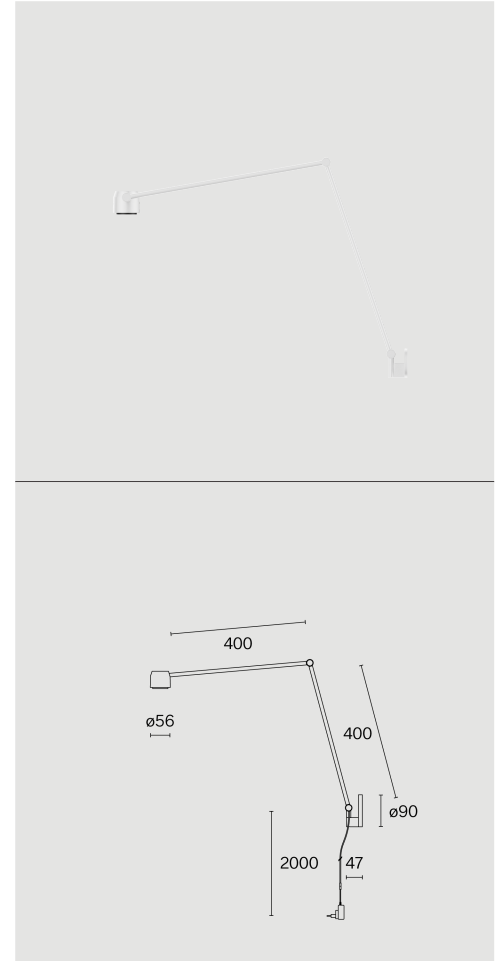

Wall mounted table luminaire made from aluminium; surface Traffic white; RAL 9016; polyamide glare shade and polycarbonate lens; with COB (Chip on Board) technology for maximum efficiency; integrated dimmer switch; light colour 3000 K; ≤ 3 SDCM (initial MacAdam); CRI ≥ 98 ; degree of protection IP20; Class 2; incl. 2000 mm white cable plug; light source replaceable by Wastberg+ or by a professional with explicit authorization; control gear replaceable by end-user;

TECHNICAL INFORMATION

Physical	
Material	Lamp Body: Aluminium
IP Rating	IP20
Safety Class	Class II

LED	
Colour Rendering Index	CRI ≥ 98
Lumen Maintenance	L80 / 50000h
Macadam Ellipse	≤ 3 SDCM (initial MacAdam)

More technical information online

wastberg.com/en/products/ion-bracket-long-w225br2

ARTICLE-SPECIFIC INFORMATION

Mounting	Wall
Luminous Flux	526 lm
Colour Temperature	3000 K
Optic	Wide
Control	Integrated dimmer switch
Voltage	100 - 240 V
Power	8.3 W
Weight	0.4 kg

Colour / Finish	Traffic white
------------------------	---------------

ION BRACKET LONG W225BR2

Wall	526 lm
	3000 K
	Wide
	Integrated dimmer switch
	100 - 240 V
	8.3 W
	0.4 kg

Art. No. / EAN code	225BR20230W / 7330492017280
----------------------------	-----------------------------