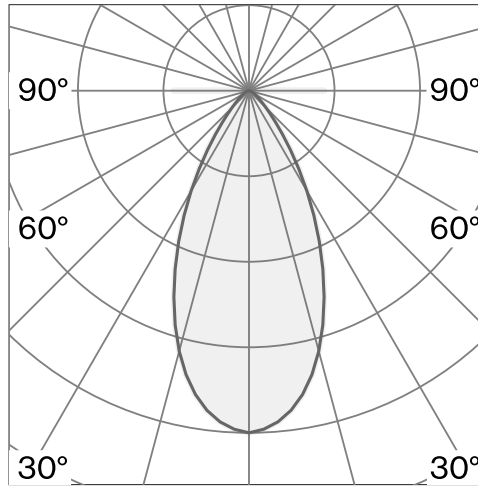

Wall mounted table luminaire made from aluminium; surface Traffic white; RAL 9016; polyamide glare shade and polycarbonate lens; with COB (Chip on Board) technology for maximum efficiency; integrated dimmer switch; light colour 3000 K; ≤ 3 SDCM (initial MacAdam); CRI ≥ 98 ; degree of protection IP20; Class 2; incl. 2000 mm white cable plug; light source replaceable by Wastberg+ or by a professional with explicit authorization; control gear replaceable by end-user;

TECHNICAL INFORMATION

Physical	
Material	Lamp Body: Aluminium
IP Rating	IP20
Safety Class	Class II

LED	
Colour Rendering Index	CRI ≥ 98
Lumen Maintenance	L80 / 50000h
Macadam Ellipse	≤ 3 SDCM (initial MacAdam)