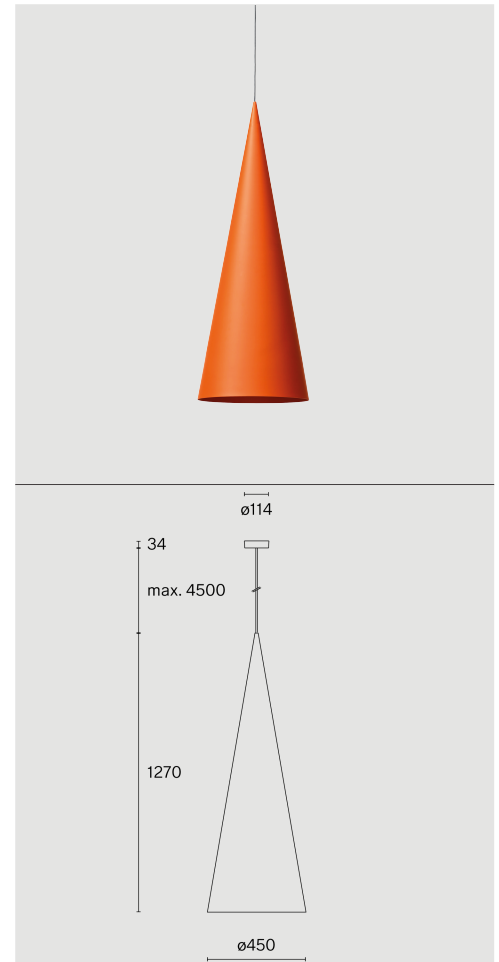

CONE
SUSPENDED XL
W151XL1

Ceiling suspended luminaire with shade made from aluminium; polycarbonate canopy; optical system with acrylic diffuser; integrated LED light source; surface Red orange; RAL 2001; inclusive cable suspension max. 4500 mm; DALI Push dim; light colour 2700 K; ≤ 3 SDCM (initial MacAdam); CRI ≥ 90 ; degree of protection IP20; Class 1; driver included; light source replaceable by Wastberg+ or by a professional with explicit authorization; control gear not replaceable;

TECHNICAL INFORMATION

Physical	
Material	Shade: Aluminium
IP Rating	IP20
Safety Class	Class I

LED	
Colour Rendering Index	CRI ≥ 90
Lumen Maintenance	L90 / 50000 h
Macadam Ellipse	≤ 3 SDCM (initial MacAdam)

More technical information online
wastberg.com/en/products/cone-suspended-xl-w151xl1

ARTICLE-SPECIFIC INFORMATION

Mounting	
Luminous Flux	
Colour Temperature	
Control	
Voltage	
Power	
Weight	

Colour / Finish	Red orange ●
------------------------	--------------

CONE
SUSPENDED XL
W151XL1

Ceiling	
Luminous Flux	1860 lm
Colour Temperature	2700 K
Control	DALI Push dim
Voltage	220 - 240 V
Power	44 W
Weight	5.5 kg

Art. No. / EAN code	151XL109272 / 7330492017426
----------------------------	------------------------------------