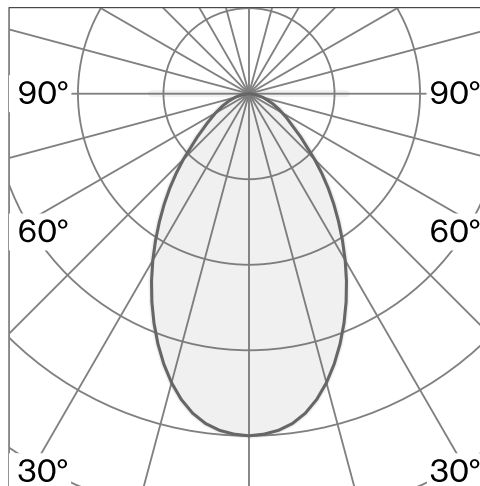

CONE
SUSPENDED XL
W151XL1

Ceiling suspended luminaire with shade made from aluminium; polycarbonate canopy; optical system with acrylic diffuser; integrated LED light source; surface Red orange; RAL 2001; inclusive cable suspension max. 4500 mm; DALI Push dim; light colour 2700 K; ≤ 3 SDCM (initial MacAdam); CRI ≥ 90 ; degree of protection IP20; Class 1; driver included; light source replaceable by Wastberg+ or by a professional with explicit authorization; control gear not replaceable;

TECHNICAL INFORMATION

Physical	
Material	Shade: Aluminium
IP Rating	IP20
Safety Class	Class I

LED	
Colour Rendering Index	CRI ≥ 90
Lumen Maintenance	L90 / 50000 h
Macadam Ellipse	≤ 3 SDCM (initial MacAdam)