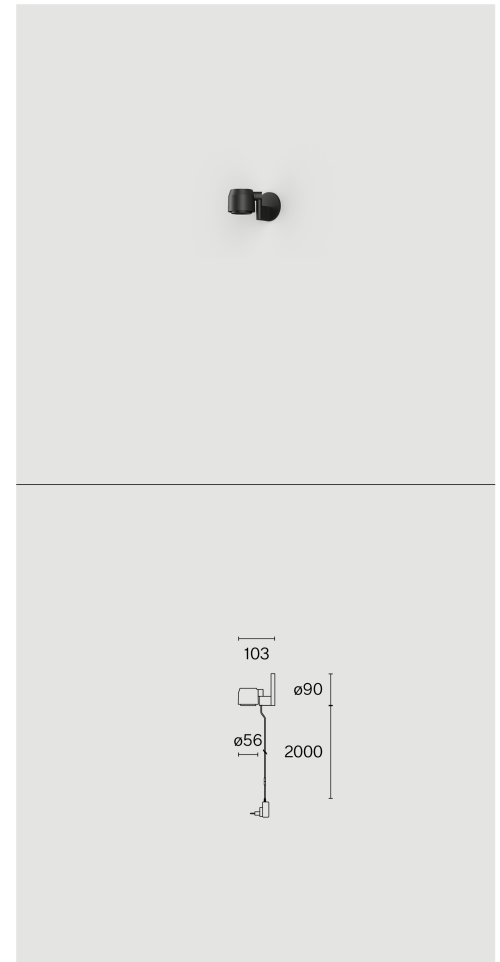

Wall mounted table luminaire made from aluminium; surface Jet black; RAL 9005; polyamide glare shade and polycarbonate lens; with COB (Chip on Board) technology for maximum efficiency; integrated dimmer switch; light colour 3000 K; ≤ 3 SDCM (initial MacAdam); CRI ≥ 98 ; degree of protection IP20; Class 2; incl. 2000 mm black cable plug; light source replaceable by Wastberg+ or by a professional with explicit authorization; control gear not replaceable;

TECHNICAL INFORMATION

Physical	
Material	Lamp Body: Aluminium
IP Rating	IP20
Safety Class	Class II

LED	
Colour Rendering Index	CRI ≥ 98
Lumen Maintenance	L80 / 50000h
Macadam Ellipse	≤ 3 SDCM (initial MacAdam)