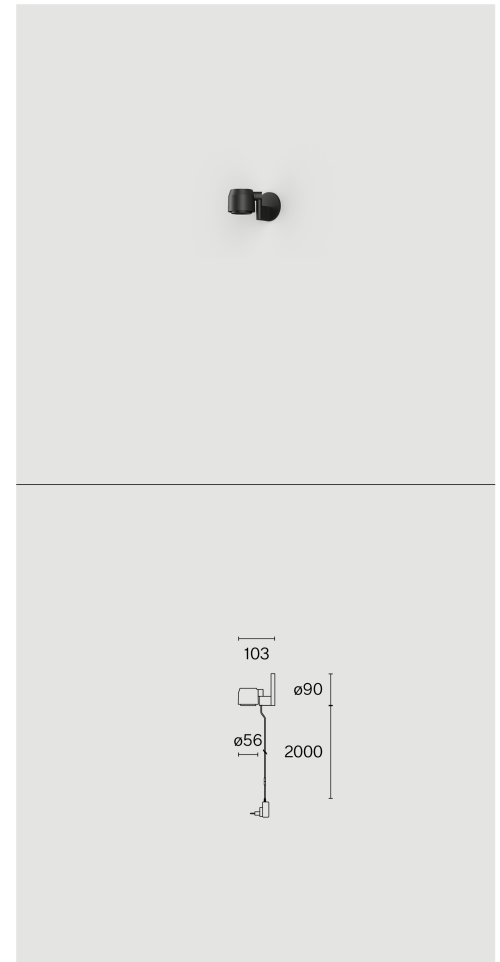

Wall mounted table luminaire made from aluminium; surface Jet black; RAL 9005; polyamide glare shade and polycarbonate lens; with COB (Chip on Board) technology for maximum efficiency; integrated dimmer switch; light colour 3000 K; ≤ 3 SDCM (initial MacAdam); CRI ≥ 98 ; degree of protection IP20; Class 2; incl. 2000 mm black cable plug; light source replaceable by Wastberg+ or by a professional with explicit authorization; control gear replaceable by end-user;

TECHNICAL INFORMATION

Physical	
Material	Lamp Body: Aluminium
IP Rating	IP20
Safety Class	Class II

LED	
Colour Rendering Index	CRI ≥ 98
Lumen Maintenance	L80 / 50000h
Macadam Ellipse	≤ 3 SDCM (initial MacAdam)