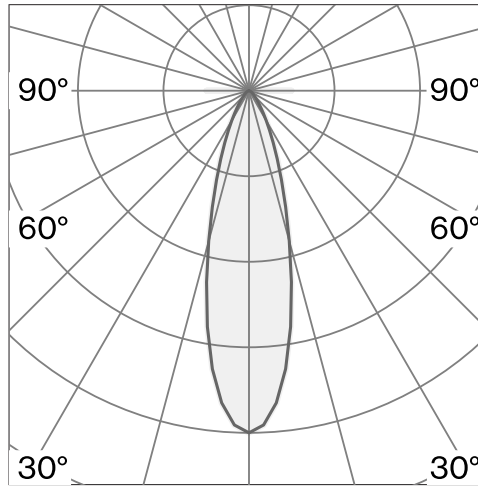

Wall mounted table luminaire made from aluminium; surface Jet black; RAL 9005; polyamide glare shade and polycarbonate lens; with COB (Chip on Board) technology for maximum efficiency; integrated dimmer switch; light colour 3000 K; ≤ 3 SDCM (initial MacAdam); CRI ≥ 98 ; degree of protection IP20; Class 2; incl. 2000 mm black cable plug; light source replaceable by Wastberg+ or by a professional with explicit authorization; control gear not replaceable;

TECHNICAL INFORMATION

Physical	
Material	Lamp Body: Aluminium
IP Rating	IP20
Safety Class	Class II

LED	
Colour Rendering Index	CRI ≥ 98
Lumen Maintenance	L80 / 50000h
Macadam Ellipse	≤ 3 SDCM (initial MacAdam)