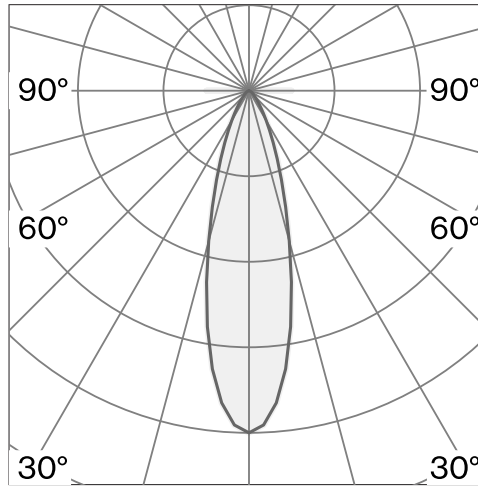

Wall mounted table luminaire made from aluminium; surface Jet black; RAL 9005; polyamide glare shade and polycarbonate lens; with COB (Chip on Board) technology for maximum efficiency; integrated dimmer switch; light colour 3000 K; ≤ 3 SDCM (initial MacAdam); CRI ≥ 98 ; degree of protection IP20; Class 2; incl. 2000 mm black cable plug; light source replaceable by Wastberg+ or by a professional with explicit authorization; control gear replaceable by end-user;

TECHNICAL INFORMATION

Physical	
Material	Lamp Body: Aluminium
IP Rating	IP20
Safety Class	Class II

LED	
Colour Rendering Index	CRI ≥ 98
Lumen Maintenance	L80 / 50000h
Macadam Ellipse	≤ 3 SDCM (initial MacAdam)