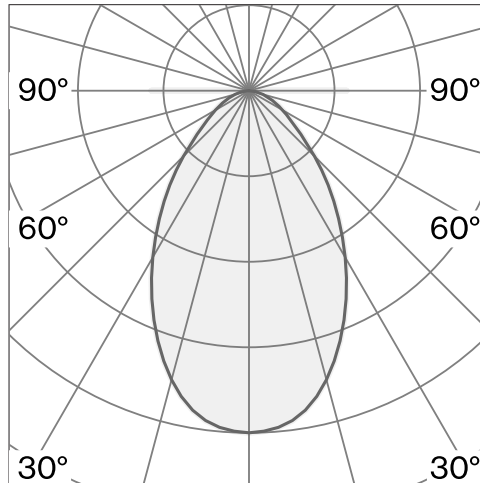

**CONE**  
SUSPENDED XL  
W151XL1

Ceiling suspended luminaire with shade made from aluminium; polycarbonate canopy; optical system with acrylic diffuser; integrated LED light source; surface Jet black; RAL 9005; inclusive cable suspension max. 4500 mm; DALI Push dim; light colour 2700 K;  $\leq 3$  SDCM (initial MacAdam); CRI  $\geq 90$ ; degree of protection IP20; Class 1; driver included; light source replaceable by Wastberg+ or by a professional with explicit authorization; control gear not replaceable;

**TECHNICAL INFORMATION**

Physical	
Material	Shade: Aluminium
IP Rating	IP20
Safety Class	Class I

LED	
Colour Rendering Index	CRI $\geq 90$
Lumen Maintenance	L90 / 50000 h
Macadam Ellipse	$\leq 3$ SDCM (initial MacAdam)