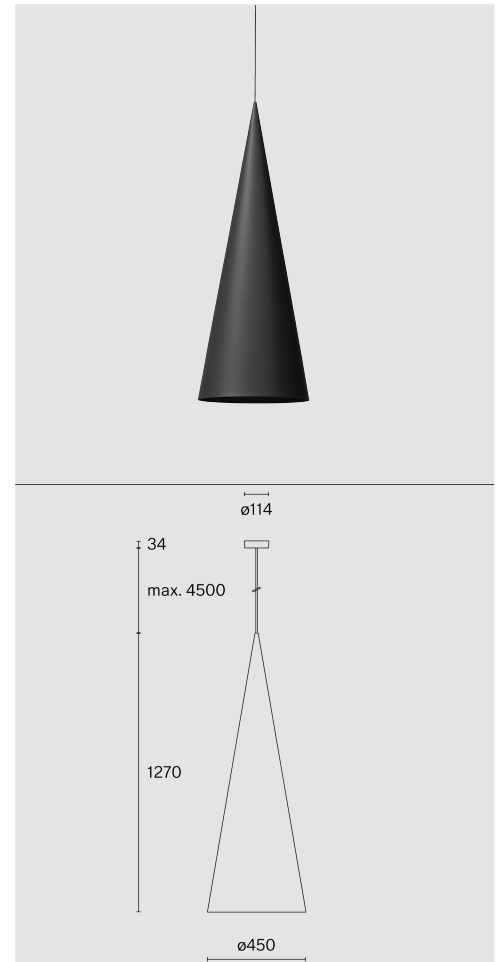

**CONE**  
SUSPENDED XL  
W151XL1

Ceiling suspended luminaire with shade made from aluminium; polycarbonate canopy; optical system with acrylic diffuser; integrated LED light source; surface Jet black; RAL 9005; inclusive cable suspension max. 4500 mm; DALI Push dim; light colour 2700 K;  $\leq 3$  SDCM (initial MacAdam); CRI  $\geq 90$ ; degree of protection IP20; Class 1; driver included; light source replaceable by Wastberg+ or by a professional with explicit authorization; control gear not replaceable;

**TECHNICAL INFORMATION**

Physical	
Material	Shade: Aluminium
IP Rating	IP20
Safety Class	Class I

LED	
Colour Rendering Index	CRI $\geq 90$
Lumen Maintenance	L90 / 50000 h
Macadam Ellipse	$\leq 3$ SDCM (initial MacAdam)

More technical information online  
[wastberg.com/en/products/cone-suspended-xl-w151xl1](http://wastberg.com/en/products/cone-suspended-xl-w151xl1)

**ARTICLE-SPECIFIC INFORMATION**

Mounting	
Luminous Flux	
Colour Temperature	
Control	
Voltage	
Power	
Weight	