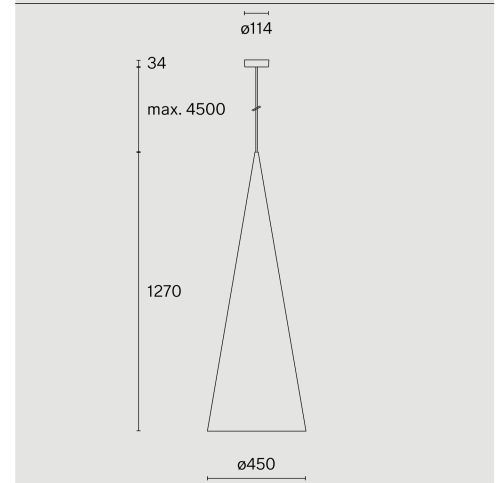

CONE
SUSPENDED XL
W151XL1

Ceiling suspended luminaire with shade made from aluminium; polycarbonate canopy; optical system with acrylic diffuser; integrated LED light source; surface Traffic white; RAL 9016; inclusive cable suspension max. 4500 mm; DALI Push dim; light colour 2700 K; ≤ 3 SDCM (initial MacAdam); CRI ≥ 90 ; degree of protection IP20; Class 1; driver included; light source replaceable by Wastberg+ or by a professional with explicit authorization; control gear not replaceable;

TECHNICAL INFORMATION

Physical	
Material	Shade: Aluminium
IP Rating	IP20
Safety Class	Class I

LED	
Colour Rendering Index	CRI ≥ 90
Lumen Maintenance	L90 / 50000 h
Macadam Ellipse	≤ 3 SDCM (initial MacAdam)

ARTICLE-SPECIFIC INFORMATION

Mounting
Luminous Flux
Colour Temperature
Control
Voltage
Power
Weight

Colour / Finish
Traffic white

CONE
SUSPENDED XL
W151XL1

Ceiling
3540 lm
2700 K
DALI Push dim
220 - 240 V
44 W
5.5 kg