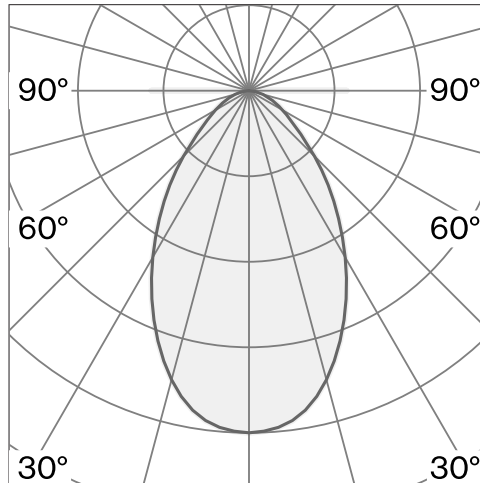

CONE
SUSPENDED XL
W151XL1

Ceiling suspended luminaire with shade made from aluminium; polycarbonate canopy; optical system with acrylic diffuser; integrated LED light source; surface Traffic white; RAL 9016; inclusive cable suspension max. 4500 mm; DALI Push dim; light colour 2700 K; ≤ 3 SDCM (initial MacAdam); CRI ≥ 90 ; degree of protection IP20; Class 1; driver included; light source replaceable by Wastberg+ or by a professional with explicit authorization; control gear not replaceable;

TECHNICAL INFORMATION

Physical	
Material	Shade: Aluminium
IP Rating	IP20
Safety Class	Class I

LED	
Colour Rendering Index	CRI ≥ 90
Lumen Maintenance	L90 / 50000 h
Macadam Ellipse	≤ 3 SDCM (initial MacAdam)