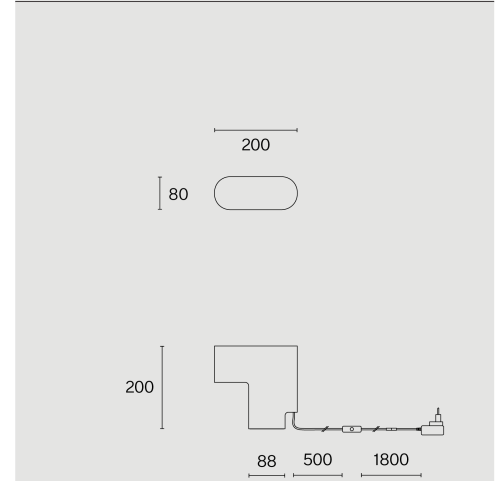

Table luminaire; surface Marble; ABS dimmer housing on cord; optical system with integrated led, polycarbonate lens; light colour 2700 K; ≤ 3 SDCM (initial MacAdam); CRI ≥ 98 ; degree of protection IP20; Class 2; incl. 2300 mm black cable plug; light source replaceable by Wastberg+ or by a professional with explicit authorization; control gear replaceable by end-user;

TECHNICAL INFORMATION

Physical	
Material	Lamp Body: Marble
IP Rating	IP20
Safety Class	Class II

LED	
Colour Rendering Index	CRI ≥ 98
Lumen Maintenance	L80 / 50000h
Macadam Ellipse	≤ 3 SDCM (initial MacAdam)

Table
116 lm
2700 K
Dimmer switch on cord
100 - 240 V
7.2 W
5.1 kg

Art. No. / EAN code
223T14027 / 7330492000527