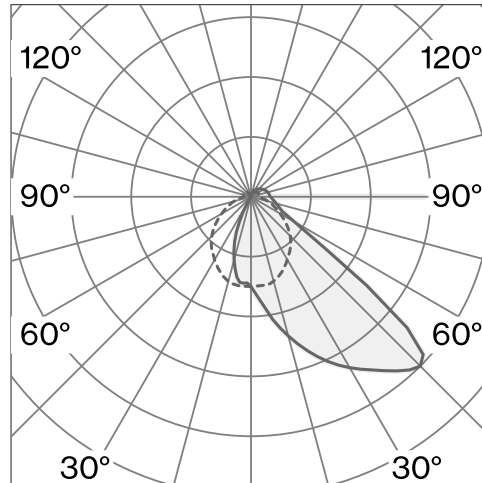

Table luminaire; surface Marble; ABS dimmer housing on cord; optical system with integrated led, polycarbonate lens; light colour 2700 K; ≤ 3 SDCM (initial MacAdam); CRI ≥ 98 ; degree of protection IP20; Class 2; incl. 2300 mm black cable plug; light source replaceable by Wastberg+ or by a professional with explicit authorization; control gear replaceable by end-user;