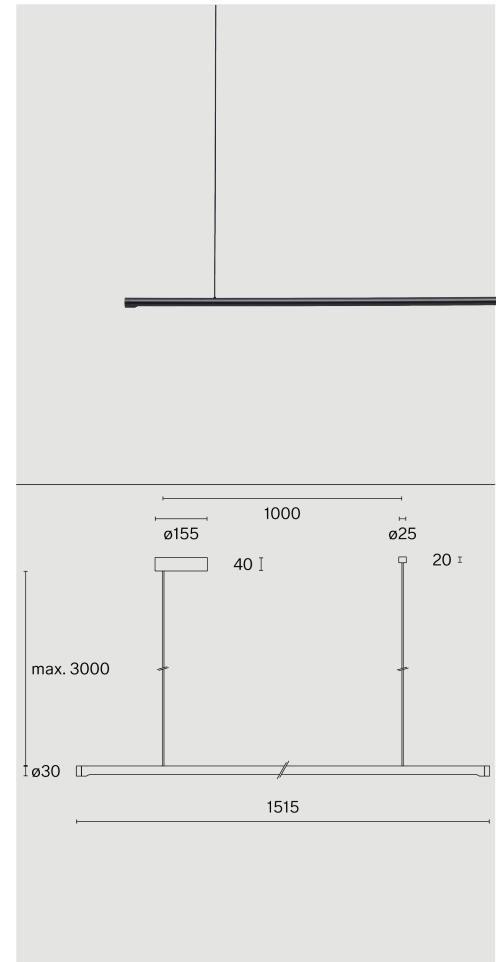

Ceiling suspended luminaire made from die-cast aluminium; optical system with 176 individual anti-glare chambers; surface Jet black; RAL 9005; incl. rotary dimmer; light colour 2700 K; ≤ 3 SDCM (initial MacAdam); CRI ≥ 90 ; degree of protection IP20; Class 2; inclusive cable suspension max. 3000 mm; driver included; light source replaceable by Wastberg+ or by a professional with explicit authorization; control gear replaceable by end-user;

TECHNICAL INFORMATION

Physical	
Material	Lamp Body: Aluminium
IP Rating	IP20
Safety Class	Class II

LED	
Colour Rendering Index	CRI ≥ 90
Lumen Maintenance	L90 / 100000 h
Macadam Ellipse	≤ 3 SDCM (initial MacAdam)

More technical information online
wastberg.com/en/products/linier-suspended-w181s1

ARTICLE-SPECIFIC INFORMATION

Mounting	Ceiling
Luminous Flux	1990 lm
Colour Temperature	2700 K
Control	Integrated rotary dimmer
Voltage	100 - 240 V
Power	20.9 W
Weight	1.7 kg