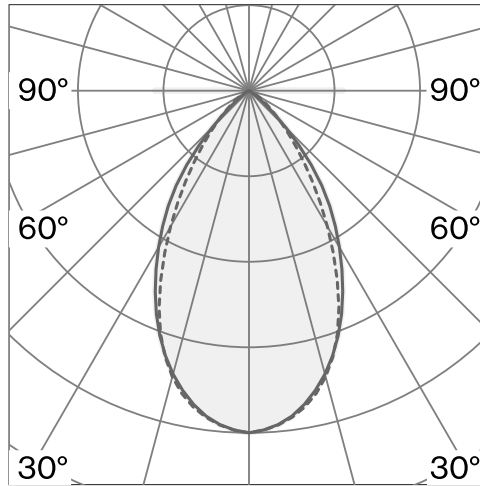

Ceiling suspended luminaire made from die-cast aluminium; optical system with 176 individual anti-glare chambers; surface Jet black; RAL 9005; incl. rotary dimmer; light colour 2700 K; ≤ 3 SDCM (initial MacAdam); CRI ≥ 90 ; degree of protection IP20; Class 2; inclusive cable suspension max. 3000 mm; driver included; light source replaceable by Wastberg+ or by a professional with explicit authorization; control gear replaceable by end-user;