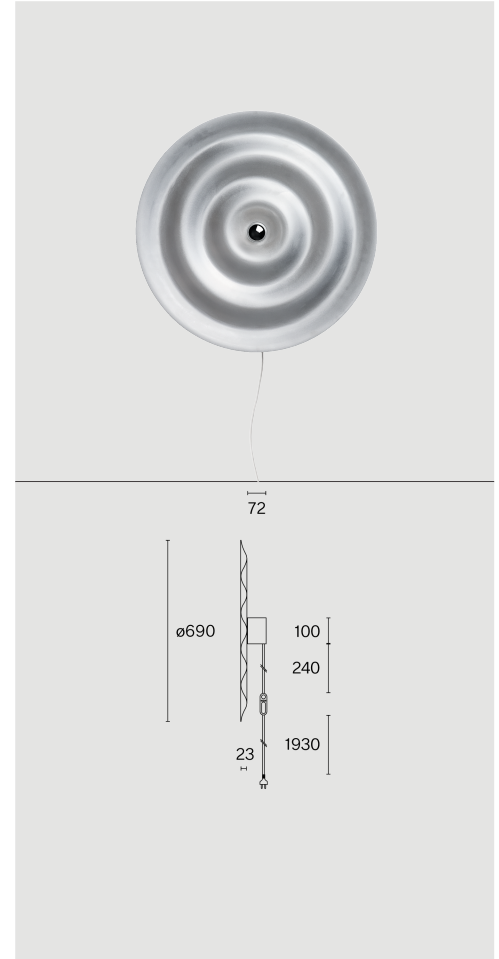

Round wall surface luminaire made from aluminium; low-profile design; surface Raw aluminium; lamp socket E27; light colour 2700 K;  $\leq 6$  SDCM (initial MacAdam); CRI  $\geq 90$ ; degree of protection IP20; Class 2; incl. 2170 mm white cable plug; lamp included; light source replaceable by end-user;

## TECHNICAL INFORMATION

Physical	
<b>Material</b>	Shade: Aluminium
<b>IP Rating</b>	IP20
<b>Safety Class</b>	Class II

LED	
<b>Colour Rendering Index</b>	CRI $\geq 90$
<b>Lumen Maintenance</b>	L70 / 15000h
<b>Macadam Ellipse</b>	$\leq 6$ SDCM (initial MacAdam)