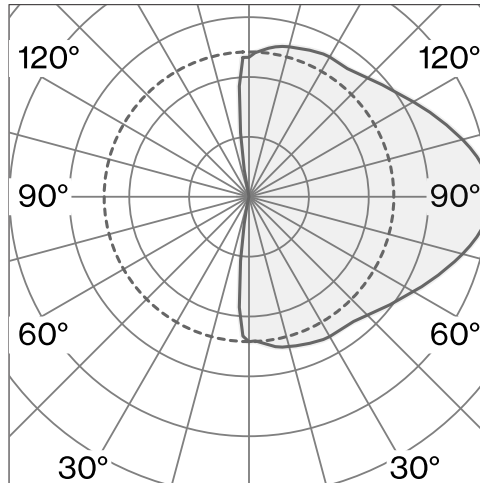

Round wall surface luminaire made from aluminium; low-profile design; surface Raw aluminium; lamp socket E27; light colour 2700 K; ≤ 6 SDCM (initial MacAdam); CRI ≥ 90 ; degree of protection IP20; Class 2; incl. 2170 mm white cable plug; lamp included; light source replaceable by end-user;

TECHNICAL INFORMATION

Physical	
Material	Shade: Aluminium
IP Rating	IP20
Safety Class	Class II

LED	
Colour Rendering Index	CRI ≥ 90
Lumen Maintenance	L70 / 15000h
Macadam Ellipse	≤ 6 SDCM (initial MacAdam)