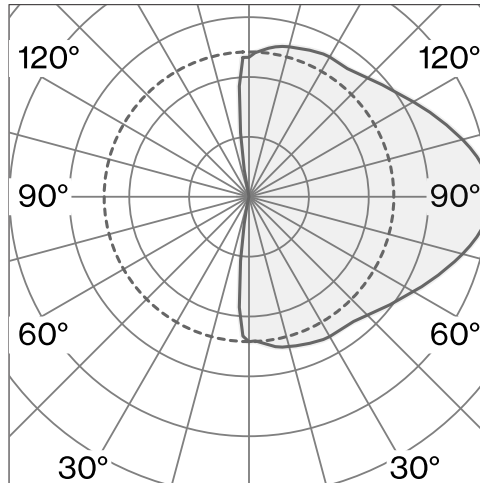

Round wall surface luminaire made from aluminium; low-profile design; surface Raw aluminium; lamp socket E27; light colour 2700 K;  $\leq 6$  SDCM (initial MacAdam); CRI  $\geq 90$ ; degree of protection IP20; Class 2; incl. 2170 mm white cable plug; lamp included; light source replaceable by end-user;

## TECHNICAL INFORMATION

Physical	
<b>Material</b>	Shade: Aluminium
<b>IP Rating</b>	IP20
<b>Safety Class</b>	Class II

LED	
<b>Colour Rendering Index</b>	CRI $\geq 90$
<b>Lumen Maintenance</b>	L70 / 15000h
<b>Macadam Ellipse</b>	$\leq 6$ SDCM (initial MacAdam)