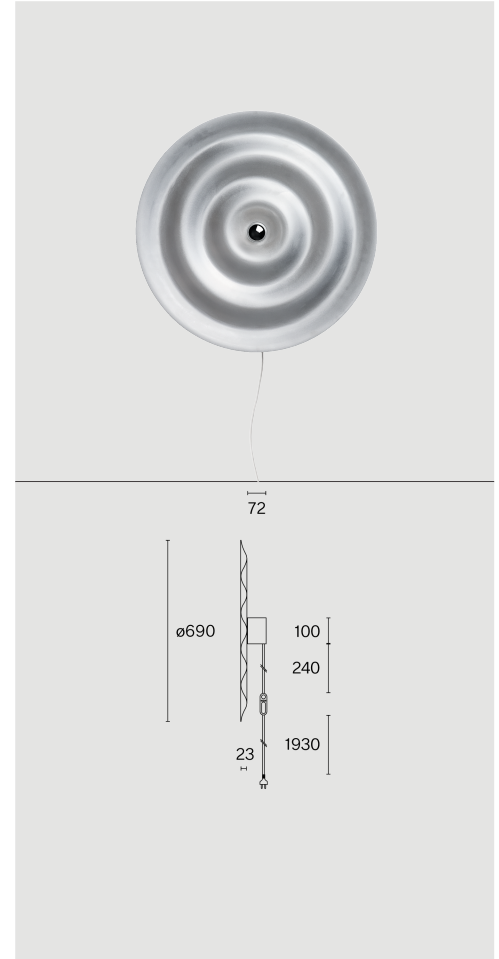

Round wall surface luminaire made from aluminium; low-profile design; surface Raw aluminium; lamp socket E27; light colour 2700 K; ≤ 6 SDCM (initial MacAdam); CRI ≥ 90 ; degree of protection IP20; Class 2; incl. 2170 mm white cable plug; lamp included; light source replaceable by end-user;

TECHNICAL INFORMATION

Physical	
Material	Shade: Aluminium
IP Rating	IP20
Safety Class	Class II

LED	
Colour Rendering Index	CRI ≥ 90
Lumen Maintenance	L70 / 15000h
Macadam Ellipse	≤ 6 SDCM (initial MacAdam)

More technical information online
wastberg.com/en/products/alma-wall-w171w

ARTICLE-SPECIFIC INFORMATION

Mounting
Colour Temperature
Control
Voltage
Power
Weight

Colour / Finish
Raw aluminium

ALMA WALL W171W