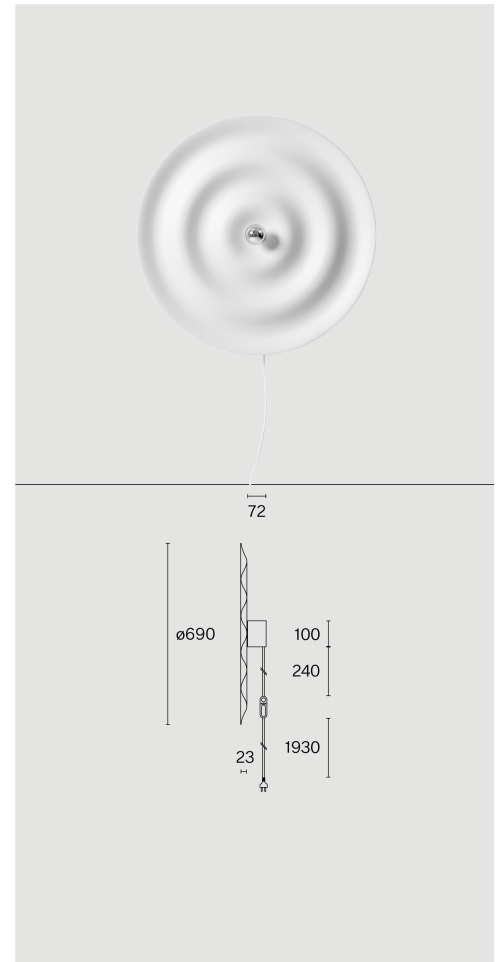

Round wall surface luminaire made from aluminium; low-profile design; surface Signal white; RAL 9003; lamp socket E27; light colour 2700 K; ≤ 6 SDCM (initial MacAdam); CRI ≥ 90 ; degree of protection IP20; Class 2; incl. 2170 mm white cable plug; lamp included; light source replaceable by end-user;

TECHNICAL INFORMATION

Physical

Material	Shade: Aluminium
IP Rating	IP20
Safety Class	Class II

LED

Colour Rendering Index	CRI ≥ 90
Lumen Maintenance	L70 / 15000h
Macadam Ellipse	≤ 6 SDCM (initial MacAdam)

More technical information online

wastberg.com/en/products/alma-wall-w171w

ARTICLE-SPECIFIC INFORMATION

Mounting

Colour Temperature
Control
Voltage
Power
Weight

Colour / Finish

Signal white

ALMA WALL W171W

Wall