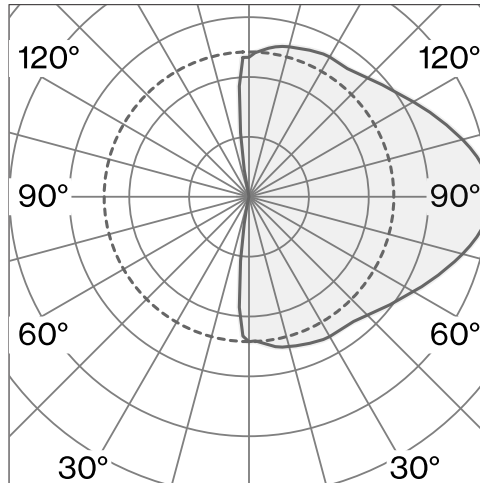

Round wall surface luminaire made from aluminium; low-profile design; surface Signal white; RAL 9003; lamp socket E27; light colour 2700 K; ≤ 6 SDCM (initial MacAdam); CRI ≥ 90 ; degree of protection IP20; Class 2; incl. 2170 mm white cable plug; lamp included; light source replaceable by end-user;

TECHNICAL INFORMATION

Physical

Material	Shade: Aluminium
IP Rating	IP20
Safety Class	Class II

LED

Colour Rendering Index	CRI ≥ 90
Lumen Maintenance	L70 / 15000h
Macadam Ellipse	≤ 6 SDCM (initial MacAdam)

More technical information online

wastberg.com/en/products/alma-wall-w171w

ARTICLE-SPECIFIC INFORMATION

Mounting

Colour Temperature
Control
Voltage
Power
Weight

Colour / Finish

Signal white

ALMA WALL W171W

Wall