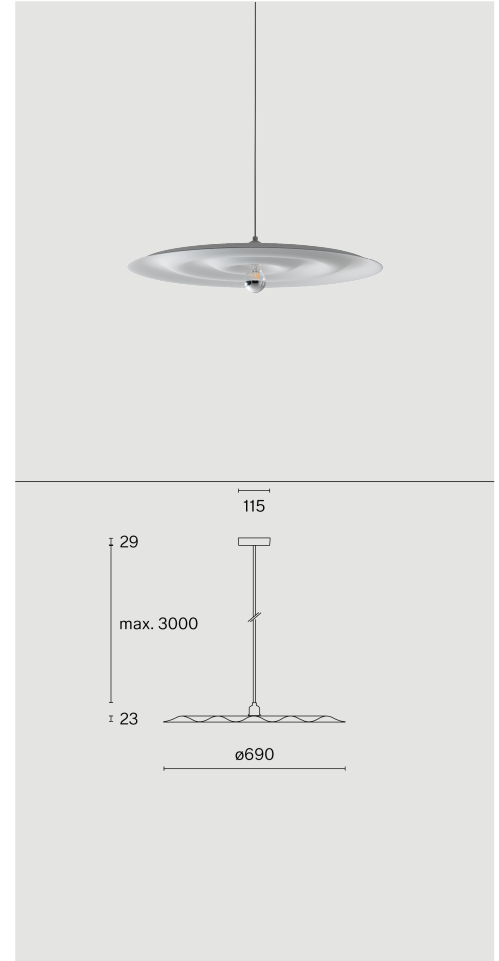

ALMA
SUSPENDED
W171S

**TECHNICAL
INFORMATION**

Physical

Material	Shade: Aluminium
IP Rating	IP20
Safety Class	Class II

LED

Colour Rendering Index	CRI \geq 90
Lumen Maintenance	L70 / 15000h
Macadam Ellipse	\leq 6 SDCM (initial MacAdam)

More technical information online

wastberg.com/en/products/alma-suspended-w171s

**ARTICLE-SPECIFIC
INFORMATION**

Mounting

Colour Temperature
Control
Voltage
Power
Weight

Colour / Finish

Signal white

ALMA
SUSPENDED
W171S

Ceiling

2700 K
Phase-cut dim
220 - 240 V
7.0 W
2.6 kg

Art. No. / EAN code

171S19003 / 7330492007953