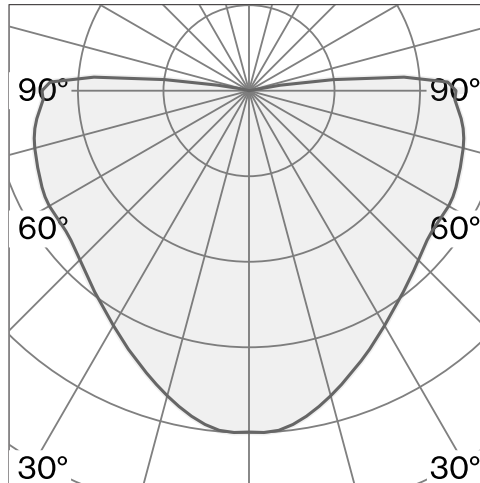

Round ceiling surface luminaire made from aluminium; low-profile design; surface Signal white; RAL 9003; lamp socket E27; Phase-cut dim; light colour 2700 K; ≤ 6 SDCM (initial MacAdam); CRI ≥ 90 ; degree of protection IP20; Class 1; lamp included; compatible with most standard lighting tracks; light source replaceable by end-user;

TECHNICAL INFORMATION

Physical	
Material	Shade: Aluminium
IP Rating	IP20
Safety Class	Class I

LED	
Colour Rendering Index	CRI ≥ 90
Lumen Maintenance	L70 / 15000h
Macadam Ellipse	≤ 6 SDCM (initial MacAdam)