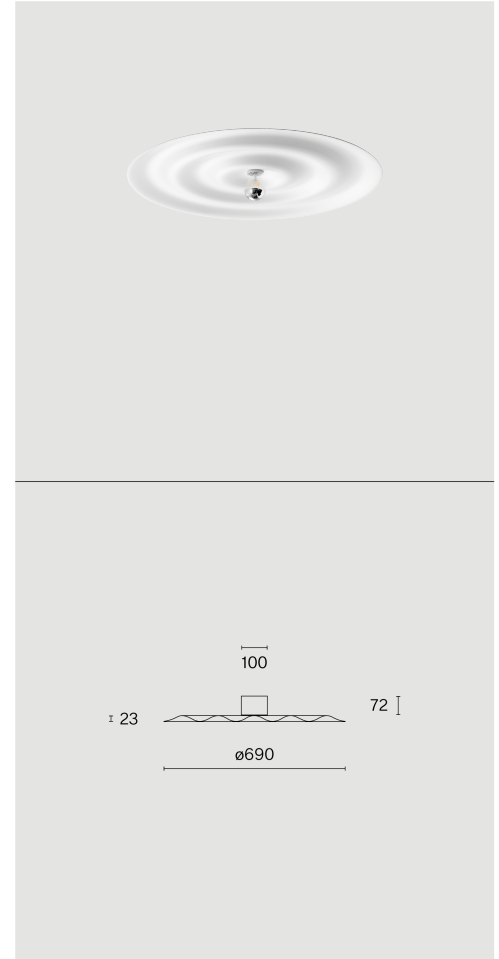

Round ceiling surface luminaire made from aluminium; low-profile design; surface Signal white; RAL 9003; lamp socket E27; Phase-cut dim; light colour 2700 K; ≤ 6 SDCM (initial MacAdam); CRI ≥ 90 ; degree of protection IP20; Class 1; lamp included; compatible with most standard lighting tracks; light source replaceable by end-user;

More technical information online

wastberg.com/en/products/alma-ceiling-w171c

ARTICLE-SPECIFIC INFORMATION

Mounting	
Colour Temperature	
Control	
Voltage	
Power	
Weight	

Colour / Finish	
Signal white	<input type="radio"/>

ALMA CEILING W171C

Ceiling
2700 K
Phase-cut dim
220 - 240 V
7.0 W
2.8 kg

Art. No. / EAN code	
171C10227 / 7330492016252	