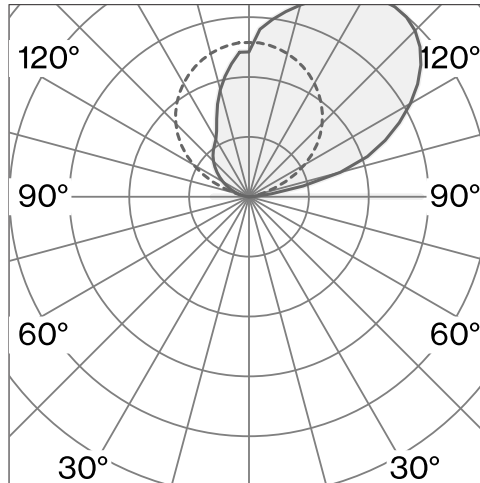

Wall surface luminaire; aluminium body; surface Jet black; RAL 9005; with COB (Chip on Board) technology for maximum efficiency; DALI Push dim; light colour 2700 K; ≤ 3 SDCM (initial MacAdam); CRI ≥ 90 ; indirect light distribution; degree of protection IP20; Class 1; light source replaceable by Wastberg+ or by a professional with explicit authorization; control gear replaceable by end-user;