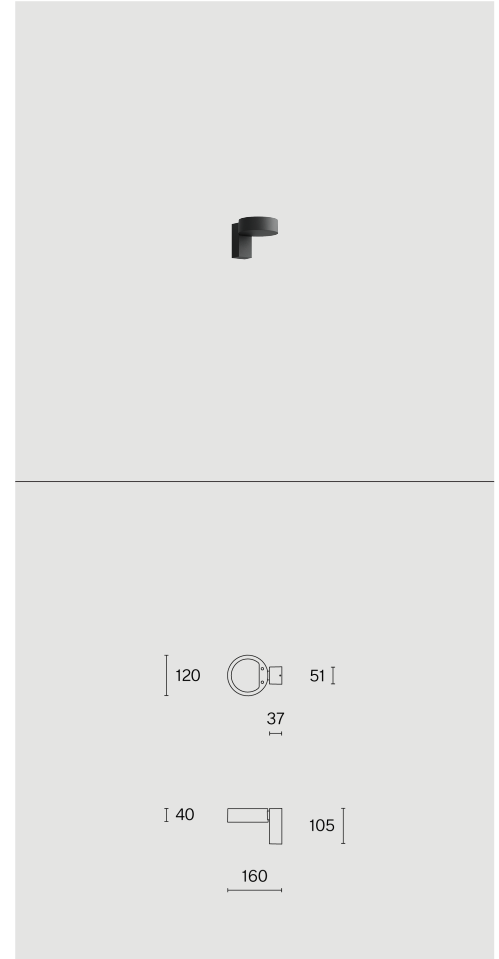

Wall surface luminaire; aluminium body; surface Jet black; RAL 9005; with COB (Chip on Board) technology for maximum efficiency; DALI Push dim; light colour 2700 K; ≤ 3 SDCM (initial MacAdam); CRI ≥ 90 ; indirect light distribution; degree of protection IP20; Class 1; light source replaceable by Wastberg+ or by a professional with explicit authorization; control gear replaceable by end-user;