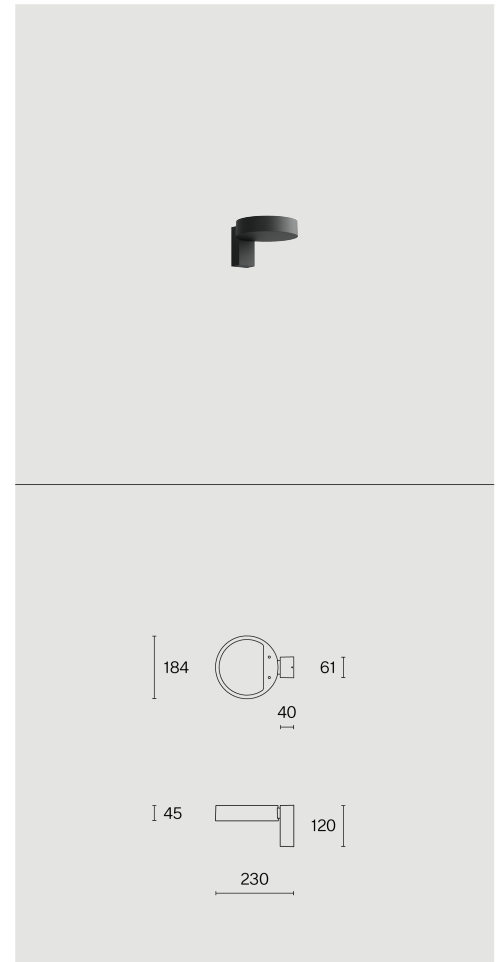

Wall surface luminaire; aluminium body; surface Jet black; RAL 9005; with COB (Chip on Board) technology for maximum efficiency; DALI Push dim; light colour 2700 K; ≤ 3 SDCM (initial MacAdam); CRI ≥ 90 ; indirect light distribution; degree of protection IP20; Class 1; light source replaceable by Wastberg+ or by a professional with explicit authorization; control gear replaceable by end-user;

More technical information online

wastberg.com/en/products/alto-wall-w164w1

ARTICLE-SPECIFIC INFORMATION

Mounting	Wall
Luminous Flux	4260 lm
Colour Temperature	2700 K
Control	DALI Push dim
Voltage	220 - 240 V
Power	39 W
Weight	1.1 kg