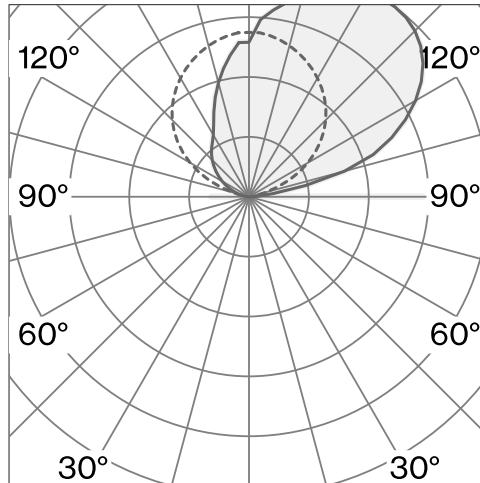

Wall surface luminaire; aluminium body; surface Jet black; RAL 9005; with COB (Chip on Board) technology for maximum efficiency; DALI Push dim; light colour 2700 K; ≤ 3 SDCM (initial MacAdam); CRI ≥ 90 ; indirect light distribution; degree of protection IP20; Class 1; light source replaceable by Wastberg+ or by a professional with explicit authorization; control gear replaceable by end-user;

More technical information online

wastberg.com/en/products/alto-wall-w164w1

ARTICLE-SPECIFIC INFORMATION

Mounting	Wall
Luminous Flux	4260 lm
Colour Temperature	2700 K
Control	DALI Push dim
Voltage	220 - 240 V
Power	39 W
Weight	1.1 kg