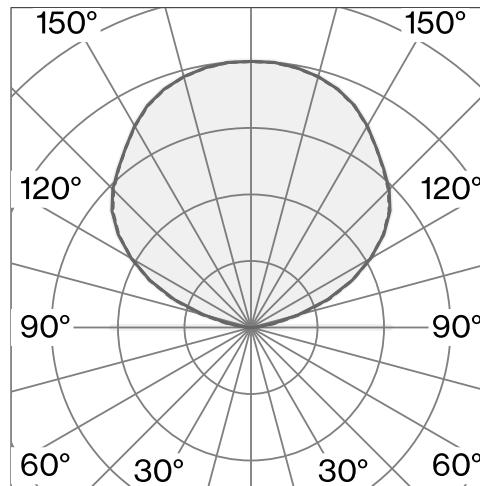

Ceiling suspended luminaire made from aluminium; ceiling recessed canopy; polycarbonate reflector and glass cover; surface Jet black; RAL 9005; with COB (Chip on Board) technology for maximum efficiency; DALI Push dim; light colour 2700 K; ≤ 3 SDCM (initial MacAdam); CRI ≥ 90 ; indirect light distribution; degree of protection IP20; Class 1; shorable pendant rod suspension 1200 mm; light source replaceable by Wastberg+ or by a professional with explicit authorization; control gear not replaceable;

TECHNICAL INFORMATION

Physical	
Material	Lamp Body, Canopy & Rod: Aluminium
IP Rating	IP20
Safety Class	Class I

LED

Colour Rendering Index	CRI ≥ 90
Lumen Maintenance	L80 / 50000h
Macadam Ellipse	≤ 3 SDCM (initial MacAdam)