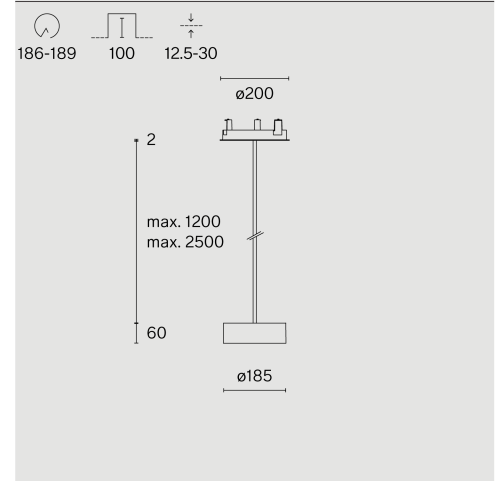

Ceiling suspended luminaire made from aluminium; ceiling recessed canopy; polycarbonate reflector and glass cover; surface Jet black; RAL 9005; with COB (Chip on Board) technology for maximum efficiency; DALI Push dim; light colour 2700 K; ≤ 3 SDCM (initial MacAdam); CRI ≥ 90 ; indirect light distribution; degree of protection IP20; Class 1; shorable pendant rod suspension 1200 mm; light source replaceable by Wastberg+ or by a professional with explicit authorization; control gear not replaceable;

TECHNICAL INFORMATION

Physical	
Material	Lamp Body, Canopy & Rod: Aluminium
IP Rating	IP20
Safety Class	Class I

LED

Colour Rendering Index	CRI ≥ 90
Lumen Maintenance	L80 / 50000h
Macadam Ellipse	≤ 3 SDCM (initial MacAdam)

ALTO SUSPENDED W164S1R

Ceiling	
Luminous Flux	11400 lm
Colour Temperature	2700 K
Control	DALI Push dim
Voltage	220 - 240 V
Power	96 W
Weight	2.8 kg

Art. No. / EAN code	164S1R105272 / 7330492016788
----------------------------	-------------------------------------