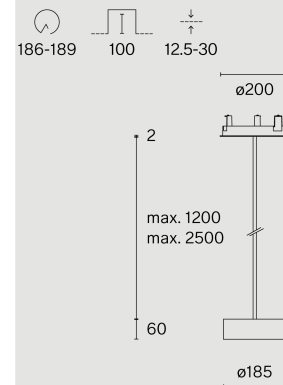

Ceiling suspended luminaire made from aluminium; ceiling recessed canopy; polycarbonate reflector and glass cover; surface Traffic white; RAL 9016; with COB (Chip on Board) technology for maximum efficiency; DALI Push dim; light colour 2700 K; ≤ 3 SDCM (initial MacAdam); CRI ≥ 90 ; degree of protection IP20; Class 1; shorable pendant rod suspension 1200 mm; light source replaceable by Wastberg+ or by a professional with explicit authorization; control gear not replaceable;

TECHNICAL INFORMATION

Physical	
Material	Lamp Body, Canopy & Rod: Aluminium
IP Rating	IP20
Safety Class	Class I

LED

Colour Rendering Index	CRI ≥ 90
Lumen Maintenance	L80 / 50000h
Macadam Ellipse	≤ 3 SDCM (initial MacAdam)