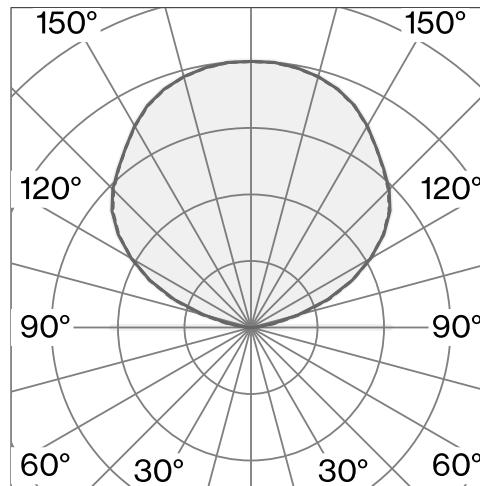

Ceiling suspended luminaire made from aluminium; ceiling recessed canopy; polycarbonate reflector and glass cover; surface Traffic white; RAL 9016; with COB (Chip on Board) technology for maximum efficiency; DALI Push dim; light colour 2700 K; ≤ 3 SDCM (initial MacAdam); CRI ≥ 90 ; degree of protection IP20; Class 1; shorable pendant rod suspension 1200 mm; light source replaceable by Wastberg+ or by a professional with explicit authorization; control gear not replaceable;

TECHNICAL INFORMATION

Physical	
Material	Lamp Body, Canopy & Rod: Aluminium
IP Rating	IP20
Safety Class	Class I

LED

Colour Rendering Index	CRI ≥ 90
Lumen Maintenance	L80 / 50000h
Macadam Ellipse	≤ 3 SDCM (initial MacAdam)