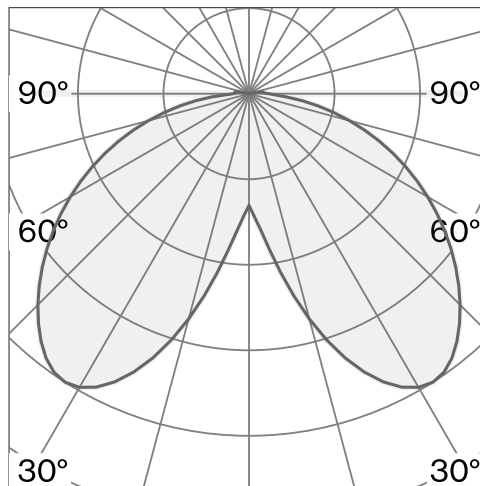

Base, clamp and wall-mounted luminaire made from aluminium; ABS reflector and PMMA diffuser; surface Jet black; RAL 9005; with COB (Chip on Board) technology for maximum efficiency; light colour 2700 K;  $\leq 3$  SDCM (initial MacAdam); CRI  $\geq 98$ ; degree of protection IP20; Class 2; incl. 1940 mm black cable plug; inclusive on/off switch in black; light source replaceable by Wastberg+ or by a professional with explicit authorization; control gear replaceable by end-user;

## ÎLE CLAMP W153

Table	
Lumen	104 lm
Light Colour	2700 K
Control	On/Off switch on cord
Voltage	100 - 240 V
Power	7.2 W
Weight	0.4 kg

Art. No. / EAN code	153M19005 / 7330492007984
---------------------	---------------------------