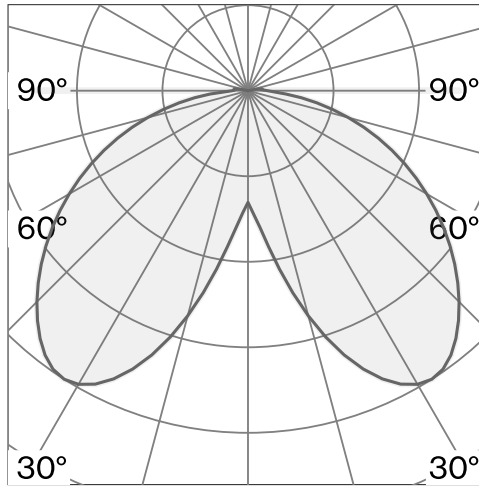

Base, clamp and wall-mounted luminaire made from aluminium; ABS reflector and PMMA diffuser; surface Jet black; RAL 9005; with COB (Chip on Board) technology for maximum efficiency; light colour 2700 K; ≤ 3 SDCM (initial MacAdam); CRI ≥ 98 ; degree of protection IP20; Class 2; incl. 1940 mm black cable plug; inclusive on/off switch in black; light source replaceable by Wastberg+ or by a professional with explicit authorization; control gear not replaceable;

More technical information online
wastberg.com/en/products/ile-clamp-w153

ARTICLE-SPECIFIC INFORMATION

Mounting	
Luminous Flux	104 lm
Colour Temperature	2700 K
Control	On/Off switch on cord
Voltage	100 - 240 V
Power	7.2 W
Weight	0.4 kg