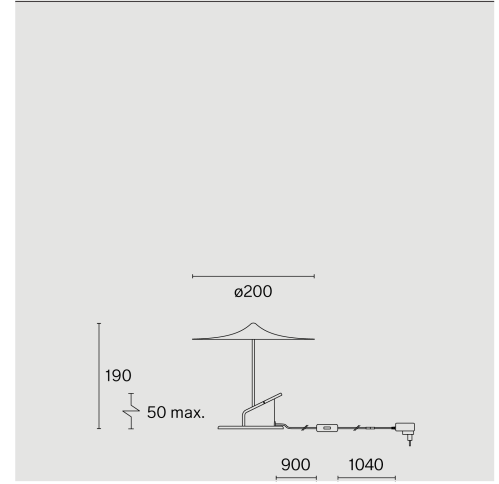

Base, clamp and wall-mounted luminaire made from aluminium; ABS reflector and PMMA diffuser; surface Jet black; RAL 9005; with COB (Chip on Board) technology for maximum efficiency; light colour 2700 K; ≤ 3 SDCM (initial MacAdam); CRI ≥ 98 ; degree of protection IP20; Class 2; incl. 1940 mm black cable plug; inclusive on/off switch in black; light source replaceable by Wastberg+ or by a professional with explicit authorization; control gear not replaceable;

TECHNICAL INFORMATION

Physical	
Material	Shade & Base: Aluminium
IP Rating	IP20
Safety Class	Class II

LED	
Colour Rendering Index	CRI ≥ 98
Lumen Maintenance	L80 / 50000h
Macadam Ellipse	≤ 3 SDCM (initial MacAdam)

More technical information online
wastberg.com/en/products/ile-clamp-w153

ARTICLE-SPECIFIC INFORMATION

Mounting	
Luminous Flux	104 lm
Colour Temperature	2700 K
Control	On/Off switch on cord
Voltage	100 - 240 V
Power	7.2 W
Weight	0.4 kg