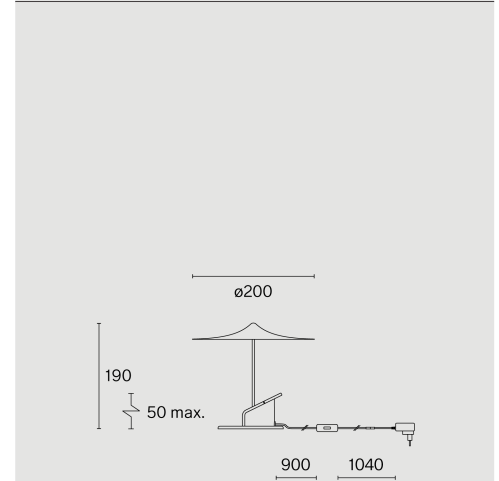

Base, clamp and wall-mounted luminaire made from aluminium; ABS reflector and PMMA diffuser; surface Jet black; RAL 9005; with COB (Chip on Board) technology for maximum efficiency; light colour 2700 K;  $\leq 3$  SDCM (initial MacAdam); CRI  $\geq 98$ ; degree of protection IP20; Class 2; incl. 1940 mm black cable plug; inclusive on/off switch in black; light source replaceable by Wastberg+ or by a professional with explicit authorization; control gear replaceable by end-user;

## TECHNICAL INFORMATION

Physical	
Material	Shade & Base: Aluminium
IP Rating	IP20
Safety Class	Class II

LED	
Colour Rendering Index	CRI $\geq 98$
Lumen Maintenance	L80 / 50000h
Macadam Ellipse	$\leq 3$ SDCM (initial MacAdam)

## ÎLE CLAMP W153

Table	
Lumen	104 lm
Light Colour	2700 K
Control	On/Off switch on cord
Voltage	100 - 240 V
Power	7.2 W
Weight	0.4 kg

Art. No. / EAN code	153M19005 / 7330492007984
---------------------	---------------------------