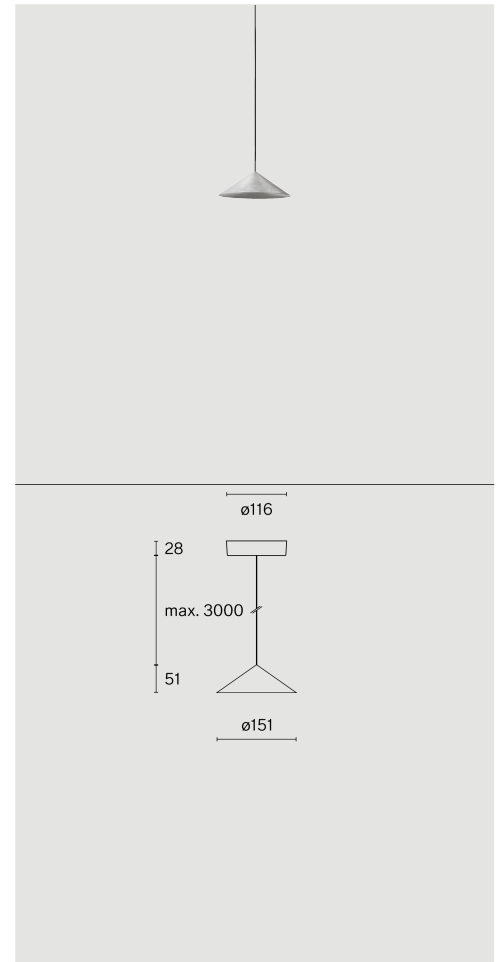

**CONE**  
SUSPENDED XS  
W151XS3

Ceiling suspended luminaire with shade made from aluminium; polycarbonate canopy; optical system with acrylic diffuser; integrated LED light source; surface Raw aluminium; inclusive cable suspension max. 3000 mm; DALI Push dim; light colour 2700 K;  $\leq 3$  SDCM (initial MacAdam); CRI  $\geq 98$ ; degree of protection IP20; Class 2; driver included; light source replaceable by Wastberg+ or by a professional with explicit authorization; control gear replaceable by end-user;

**TECHNICAL INFORMATION**

<b>Physical</b>	
<b>Material</b>	Shade: Aluminium
<b>IP Rating</b>	IP20
<b>Safety Class</b>	Class II

<b>LED</b>	
<b>Colour Rendering Index</b>	CRI $\geq 98$
<b>Lumen Maintenance</b>	L90 / 50000 h
<b>Macadam Ellipse</b>	$\leq 3$ SDCM (initial MacAdam)

<b>Colour / Finish</b>
Raw aluminium

**CONE**  
SUSPENDED XS  
W151XS3

<b>Ceiling</b>
640 lm
2700 K
DALI Push dim
220 - 240 V
0.8 kg

<b>Art. No. / EAN code</b>
151XS320272 / 7330492018225