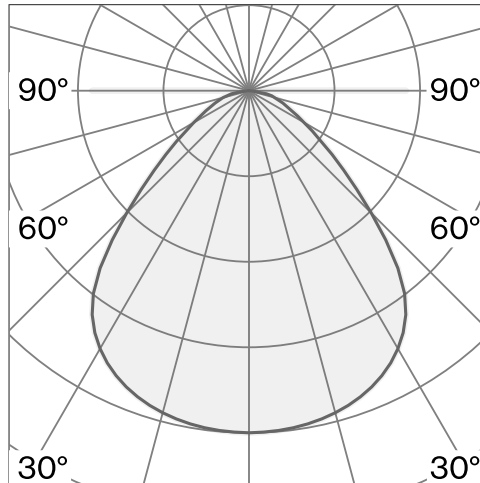

**CONE**  
SUSPENDED XS  
W151XS3

Ceiling suspended luminaire with shade made from aluminium; polycarbonate canopy; optical system with acrylic diffuser; integrated LED light source; surface Raw aluminium; inclusive cable suspension max. 3000 mm; DALI Push dim; light colour 2700 K;  $\leq 3$  SDCM (initial MacAdam); CRI  $\geq 98$ ; degree of protection IP20; Class 2; driver included; light source replaceable by Wastberg+ or by a professional with explicit authorization; control gear replaceable by end-user;

**TECHNICAL INFORMATION**

<b>Physical</b>	
<b>Material</b>	Shade: Aluminium
<b>IP Rating</b>	IP20
<b>Safety Class</b>	Class II

<b>LED</b>	
<b>Colour Rendering Index</b>	CRI $\geq 98$
<b>Lumen Maintenance</b>	L90 / 50000 h
<b>Macadam Ellipse</b>	$\leq 3$ SDCM (initial MacAdam)