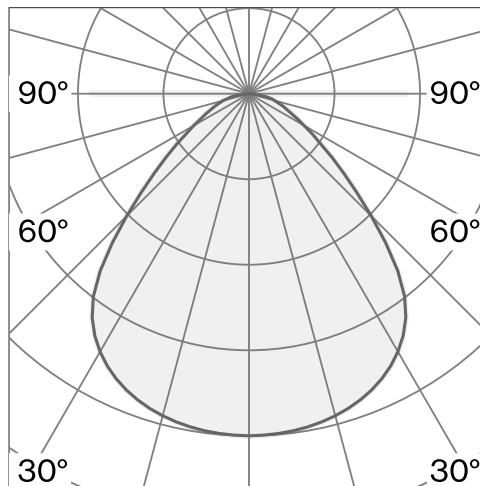

**CONE**  
SUSPENDED XS  
W151XS3

Ceiling suspended luminaire with shade made from aluminium; polycarbonate canopy; optical system with acrylic diffuser; integrated LED light source; surface Jet black; RAL 9005; inclusive cable suspension max. 3000 mm; DALI Push dim; light colour 2700 K;  $\leq 3$  SDCM (initial MacAdam); CRI  $\geq 98$ ; degree of protection IP20; Class 2; driver included; light source replaceable by Wastberg+ or by a professional with explicit authorization; control gear replaceable by end-user;

**TECHNICAL INFORMATION**

<b>Physical</b>	
<b>Material</b>	Shade: Aluminium
<b>IP Rating</b>	IP20
<b>Safety Class</b>	Class II

<b>LED</b>	
<b>Colour Rendering Index</b>	CRI $\geq 98$
<b>Lumen Maintenance</b>	L90 / 50000 h
<b>Macadam Ellipse</b>	$\leq 3$ SDCM (initial MacAdam)