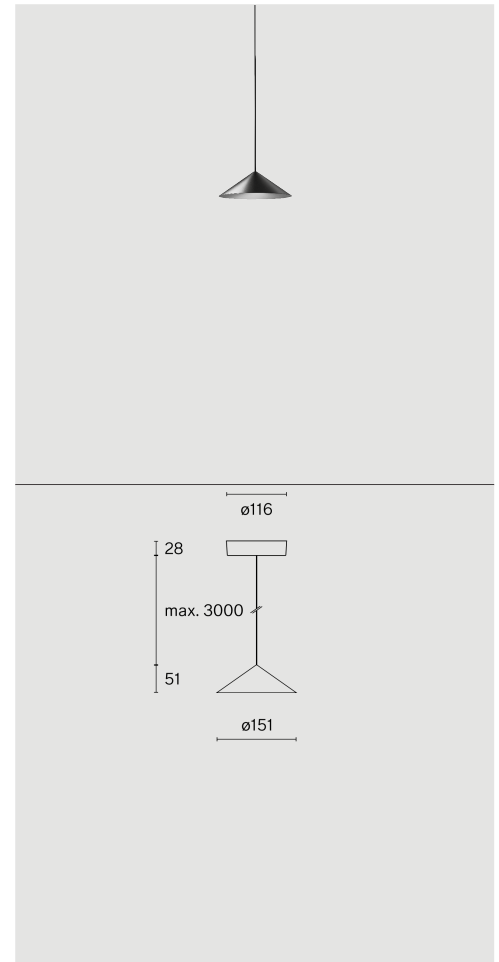

**CONE**  
SUSPENDED XS  
W151XS3

Ceiling suspended luminaire with shade made from aluminium; polycarbonate canopy; optical system with acrylic diffuser; integrated LED light source; surface Jet black; RAL 9005; inclusive cable suspension max. 3000 mm; DALI Push dim; light colour 2700 K;  $\leq 3$  SDCM (initial MacAdam); CRI  $\geq 98$ ; degree of protection IP20; Class 2; driver included; light source replaceable by Wastberg+ or by a professional with explicit authorization; control gear replaceable by end-user;

**TECHNICAL INFORMATION**

<b>Physical</b>	
<b>Material</b>	Shade: Aluminium
<b>IP Rating</b>	IP20
<b>Safety Class</b>	Class II

<b>LED</b>	
<b>Colour Rendering Index</b>	CRI $\geq 98$
<b>Lumen Maintenance</b>	L90 / 50000 h
<b>Macadam Ellipse</b>	$\leq 3$ SDCM (initial MacAdam)