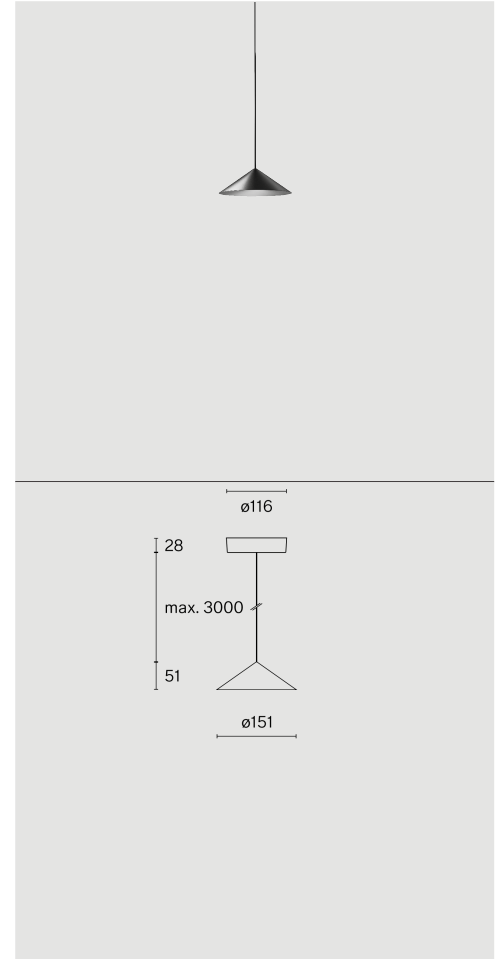

CONE
SUSPENDED XS
W151XS3

Ceiling suspended luminaire with shade made from aluminium; polycarbonate canopy; optical system with acrylic diffuser; integrated LED light source; surface Jet black; RAL 9005; inclusive cable suspension max. 3000 mm; Phase-cut dim; light colour 2700 K; ≤ 3 SDCM (initial MacAdam); CRI ≥ 98 ; degree of protection IP20; Class 2; driver included; light source replaceable by Wastberg+ or by a professional with explicit authorization; control gear replaceable by end-user;

More technical information online
wastberg.com/en/products/cone-suspended-xs-w151xs3

ARTICLE-SPECIFIC INFORMATION

Mounting	
Luminous Flux	
Colour Temperature	
Control	
Voltage	
Power	
Weight	

Colour / Finish	Jet black ●
------------------------	-------------

CONE
SUSPENDED XS
W151XS3

Ceiling	
Luminous Flux	409 lm
Colour Temperature	2700 K
Control	Phase-cut dim
Voltage	220 - 240 V
Power	7.3 W
Weight	0.8 kg

Art. No. / EAN code	151XS305271 / 7330492018195
----------------------------	-----------------------------