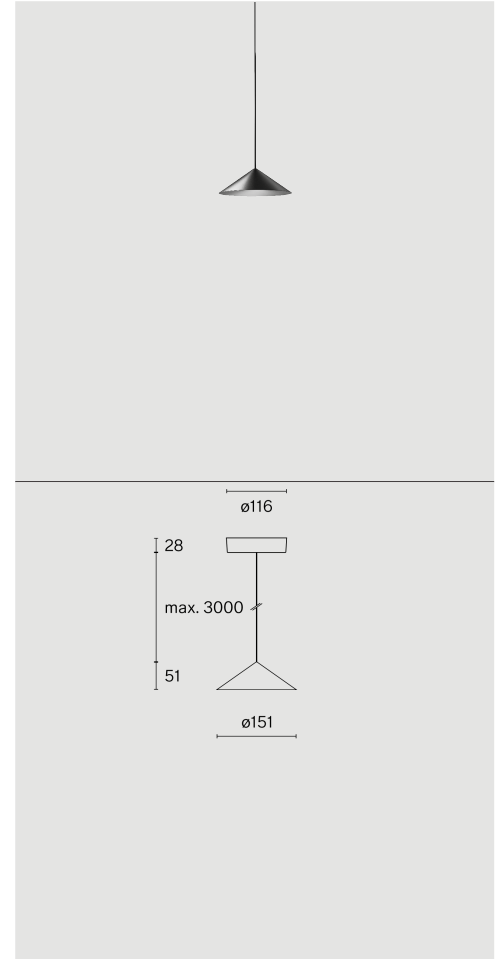

**CONE**  
SUSPENDED XS  
W151XS3

Ceiling suspended luminaire with shade made from aluminium; polycarbonate canopy; optical system with acrylic diffuser; integrated LED light source; surface Jet black; RAL 9005; inclusive cable suspension max. 3000 mm; Phase-cut dim; light colour 2700 K;  $\leq 3$  SDCM (initial MacAdam); CRI  $\geq 98$ ; degree of protection IP20; Class 2; driver included; light source replaceable by Wastberg+ or by a professional with explicit authorization; control gear replaceable by end-user;

**TECHNICAL INFORMATION**

<b>Physical</b>	
<b>Material</b>	Shade: Aluminium
<b>IP Rating</b>	IP20
<b>Safety Class</b>	Class II

<b>LED</b>	
<b>Colour Rendering Index</b>	CRI $\geq 98$
<b>Lumen Maintenance</b>	L90 / 50000 h
<b>Macadam Ellipse</b>	$\leq 3$ SDCM (initial MacAdam)