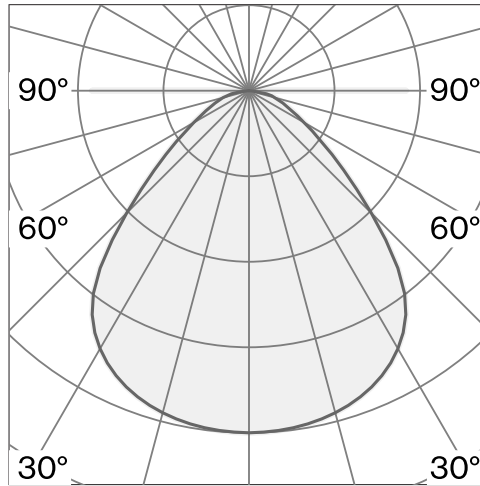

CONE
SUSPENDED XS
W151XS3

Ceiling suspended luminaire with shade made from aluminium; polycarbonate canopy; optical system with acrylic diffuser; integrated LED light source; surface Jet black; RAL 9005; inclusive cable suspension max. 3000 mm; Phase-cut dim; light colour 2700 K; ≤ 3 SDCM (initial MacAdam); CRI ≥ 98 ; degree of protection IP20; Class 2; driver included; light source replaceable by Wastberg+ or by a professional with explicit authorization; control gear replaceable by end-user;