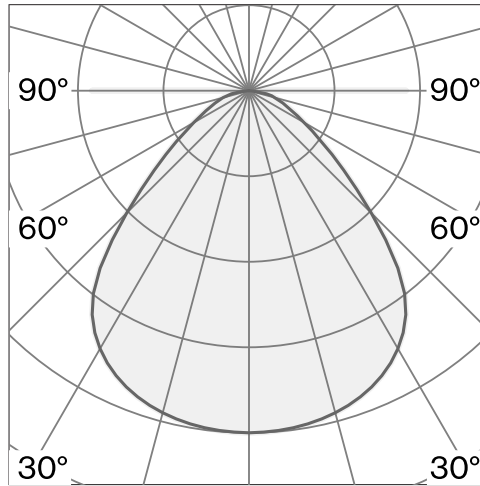

**CONE**  
SUSPENDED XS  
W151XS3

Ceiling suspended luminaire with shade made from aluminium; polycarbonate canopy; optical system with acrylic diffuser; integrated LED light source; surface Jet black; RAL 9005; inclusive cable suspension max. 3000 mm; Phase-cut dim; light colour 2700 K;  $\leq 3$  SDCM (initial MacAdam); CRI  $\geq 98$ ; degree of protection IP20; Class 2; driver included; light source replaceable by Wastberg+ or by a professional with explicit authorization; control gear replaceable by end-user;

**TECHNICAL INFORMATION**

<b>Physical</b>	
<b>Material</b>	Shade: Aluminium
<b>IP Rating</b>	IP20
<b>Safety Class</b>	Class II

<b>LED</b>	
<b>Colour Rendering Index</b>	CRI $\geq 98$
<b>Lumen Maintenance</b>	L90 / 50000 h
<b>Macadam Ellipse</b>	$\leq 3$ SDCM (initial MacAdam)