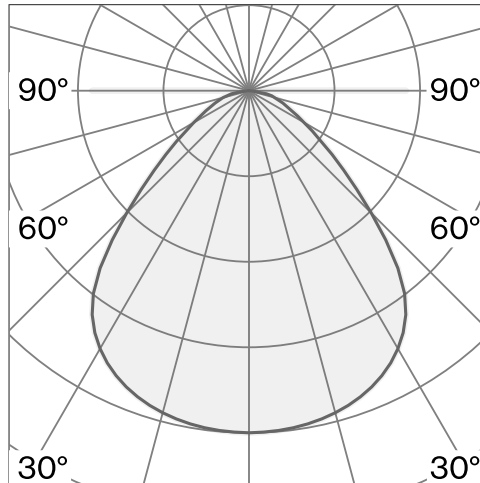

**CONE**  
SUSPENDED XS  
W151XS3

Ceiling suspended luminaire with shade made from aluminium; polycarbonate canopy; optical system with acrylic diffuser; integrated LED light source; surface Traffic white; RAL 9016; inclusive cable suspension max. 3000 mm; DALI Push dim; light colour 2700 K;  $\leq 3$  SDCM (initial MacAdam); CRI  $\geq 98$ ; degree of protection IP20; Class 2; driver included; light source replaceable by Wastberg+ or by a professional with explicit authorization; control gear replaceable by end-user;

**TECHNICAL INFORMATION**

Physical	
<b>Material</b>	Shade: Aluminium
<b>IP Rating</b>	IP20
<b>Safety Class</b>	Class II

LED	
<b>Colour Rendering Index</b>	CRI $\geq 98$
<b>Lumen Maintenance</b>	L90 / 50000 h
<b>Macadam Ellipse</b>	$\leq 3$ SDCM (initial MacAdam)