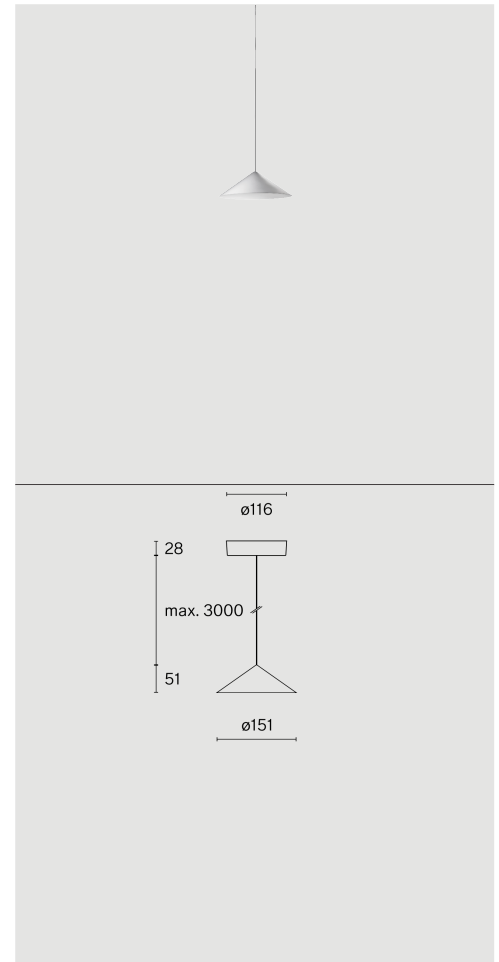

**CONE**  
SUSPENDED XS  
W151XS3

Ceiling suspended luminaire with shade made from aluminium; polycarbonate canopy; optical system with acrylic diffuser; integrated LED light source; surface Traffic white; RAL 9016; inclusive cable suspension max. 3000 mm; DALI Push dim; light colour 2700 K;  $\leq 3$  SDCM (initial MacAdam); CRI  $\geq 98$ ; degree of protection IP20; Class 2; driver included; light source replaceable by Wastberg+ or by a professional with explicit authorization; control gear replaceable by end-user;

**TECHNICAL INFORMATION**

Physical	
<b>Material</b>	Shade: Aluminium
<b>IP Rating</b>	IP20
<b>Safety Class</b>	Class II

LED	
<b>Colour Rendering Index</b>	CRI $\geq 98$
<b>Lumen Maintenance</b>	L90 / 50000 h
<b>Macadam Ellipse</b>	$\leq 3$ SDCM (initial MacAdam)