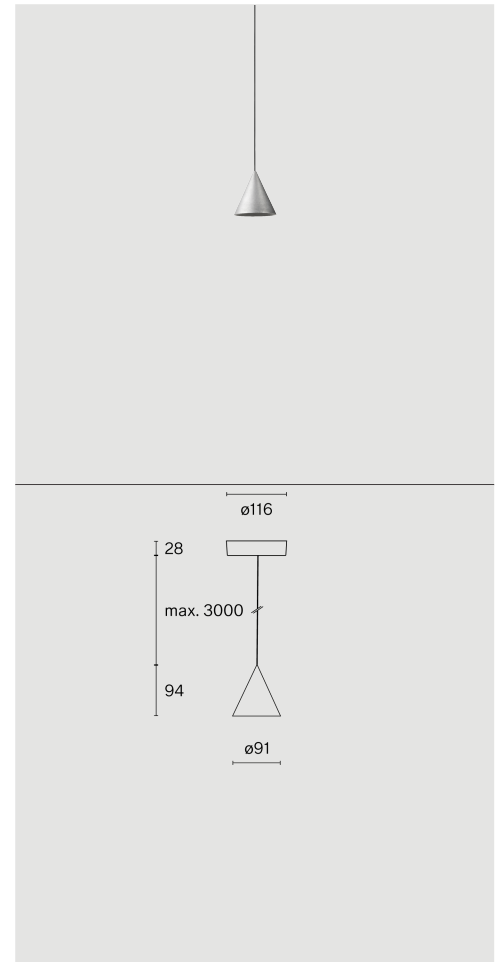

Ceiling suspended luminaire with shade made from aluminium; polycarbonate canopy; optical system with acrylic diffuser; integrated LED light source; surface Raw aluminium; inclusive cable suspension max. 3000 mm; DALI Push dim; light colour 2700 K; ≤ 3 SDCM (initial MacAdam); CRI ≥ 98 ; degree of protection IP20; Class 2; driver included; light source replaceable by Wastberg+ or by a professional with explicit authorization; control gear replaceable by end-user;

CONE SUSPENDED XS W151XS2

Ceiling
640 lm
2700 K
DALI Push dim
220 - 240 V
0.6 kg

Art. No. / EAN code
151XS220272 / 7330492018164