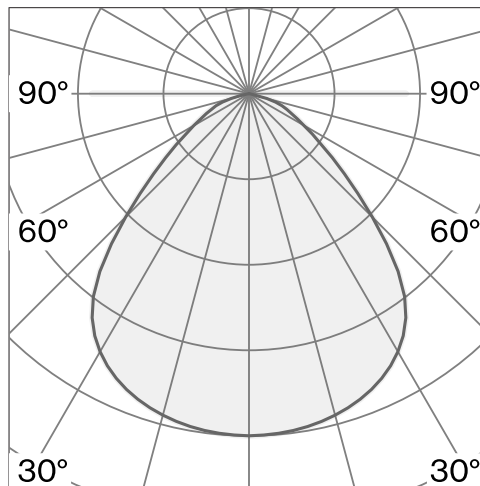

Ceiling suspended luminaire with shade made from aluminium; polycarbonate canopy; optical system with acrylic diffuser; integrated LED light source; surface Raw aluminium; inclusive cable suspension max. 3000 mm; DALI Push dim; light colour 2700 K; ≤ 3 SDCM (initial MacAdam); CRI ≥ 98 ; degree of protection IP20; Class 2; driver included; light source replaceable by Wastberg+ or by a professional with explicit authorization; control gear replaceable by end-user;