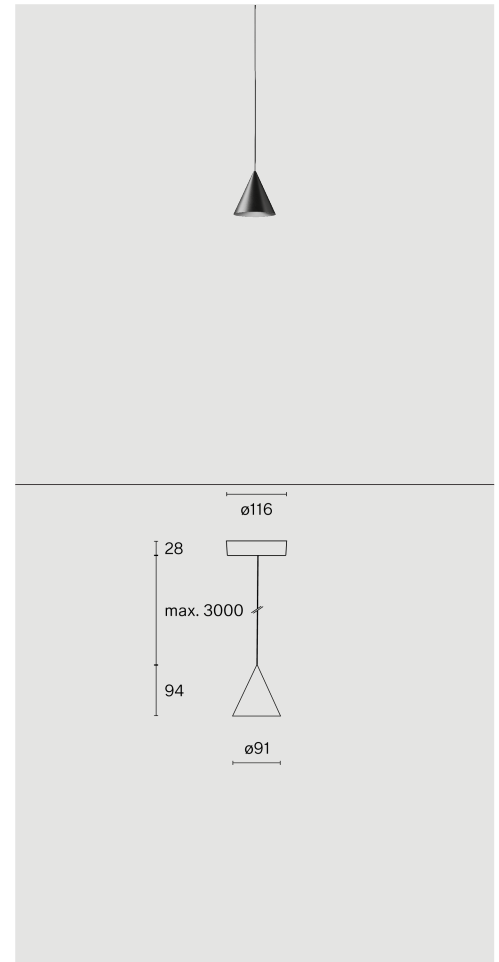

**CONE**  
SUSPENDED XS  
W151XS2

Ceiling suspended luminaire with shade made from aluminium; polycarbonate canopy; optical system with acrylic diffuser; integrated LED light source; surface Jet black; RAL 9005; inclusive cable suspension max. 3000 mm; DALI Push dim; light colour 2700 K;  $\leq 3$  SDCM (initial MacAdam); CRI  $\geq 98$ ; degree of protection IP20; Class 2; driver included; light source replaceable by Wastberg+ or by a professional with explicit authorization; control gear replaceable by end-user;

**TECHNICAL INFORMATION**

Physical	
Material	Shade: Aluminium
IP Rating	IP20
Safety Class	Class II

LED	
Colour Rendering Index	CRI $\geq 98$
Lumen Maintenance	L90 / 50000 h
Macadam Ellipse	$\leq 3$ SDCM (initial MacAdam)