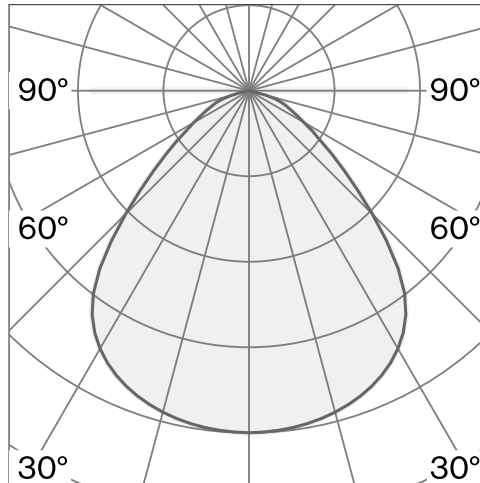

**CONE**  
SUSPENDED XS  
W151XS2

Ceiling suspended luminaire with shade made from aluminium; polycarbonate canopy; optical system with acrylic diffuser; integrated LED light source; surface Jet black; RAL 9005; inclusive cable suspension max. 3000 mm; DALI Push dim; light colour 2700 K;  $\leq 3$  SDCM (initial MacAdam); CRI  $\geq 98$ ; degree of protection IP20; Class 2; driver included; light source replaceable by Wastberg+ or by a professional with explicit authorization; control gear replaceable by end-user;

**TECHNICAL INFORMATION**

Physical	
Material	Shade: Aluminium
IP Rating	IP20
Safety Class	Class II

LED	
Colour Rendering Index	CRI $\geq 98$
Lumen Maintenance	L90 / 50000 h
Macadam Ellipse	$\leq 3$ SDCM (initial MacAdam)