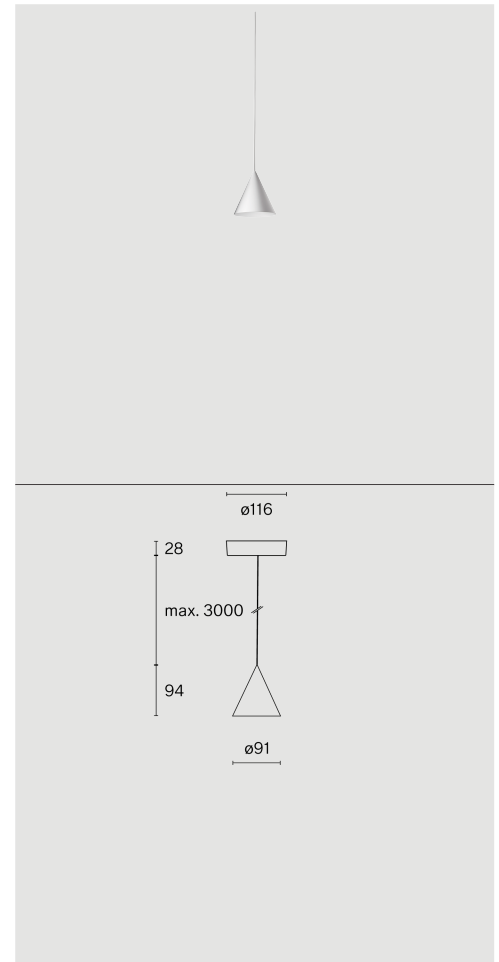

Ceiling suspended luminaire with shade made from aluminium; polycarbonate canopy; optical system with acrylic diffuser; integrated LED light source; surface Traffic white; RAL 9016; inclusive cable suspension max. 3000 mm; DALI Push dim; light colour 2700 K;  $\leq 3$  SDCM (initial MacAdam); CRI  $\geq 98$ ; degree of protection IP20; Class 2; driver included; light source replaceable by Wastberg+ or by a professional with explicit authorization; control gear replaceable by end-user;