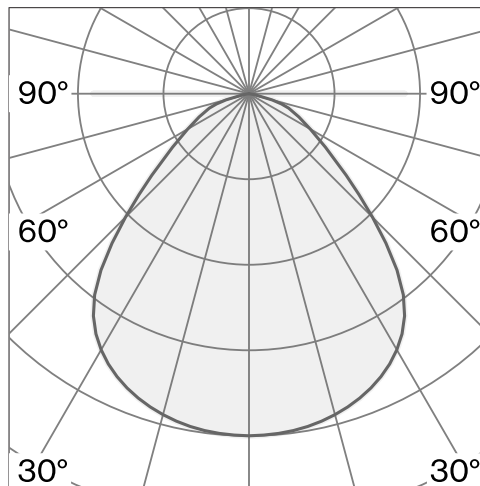

Ceiling suspended luminaire with shade made from aluminium; polycarbonate canopy; optical system with acrylic diffuser; integrated LED light source; surface Traffic white; RAL 9016; inclusive cable suspension max. 3000 mm; DALI Push dim; light colour 2700 K;  $\leq 3$  SDCM (initial MacAdam); CRI  $\geq 98$ ; degree of protection IP20; Class 2; driver included; light source replaceable by Wastberg+ or by a professional with explicit authorization; control gear replaceable by end-user;

## TECHNICAL INFORMATION

Physical	
Material	Shade: Aluminium
IP Rating	IP20
Safety Class	Class II

LED	
Colour Rendering Index	CRI $\geq 98$
Lumen Maintenance	L90 / 50000 h
Macadam Ellipse	$\leq 3$ SDCM (initial MacAdam)