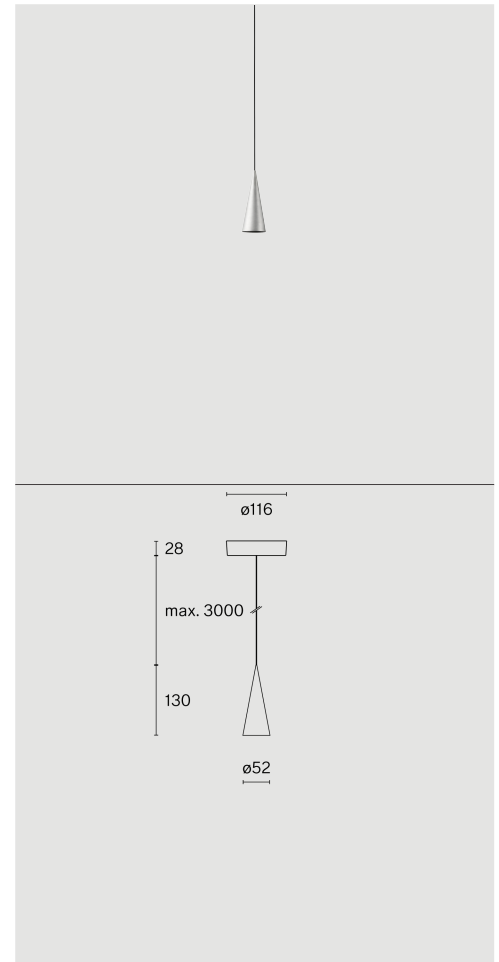

CONE
SUSPENDED XS
W151XS1

Ceiling suspended luminaire with shade made from aluminium; polycarbonate canopy; optical system with acrylic diffuser; integrated LED light source; surface Raw aluminium; inclusive cable suspension max. 3000 mm; DALI Push dim; light colour 2700 K; ≤ 3 SDCM (initial MacAdam); CRI ≥ 98 ; degree of protection IP20; Class 2; driver included; light source replaceable by Wastberg+ or by a professional with explicit authorization; control gear replaceable by end-user;

TECHNICAL INFORMATION

Physical	
Material	Shade: Aluminium
IP Rating	IP20
Safety Class	Class II

LED	
Colour Rendering Index	CRI ≥ 98
Lumen Maintenance	L90 / 50000 h
Macadam Ellipse	≤ 3 SDCM (initial MacAdam)

More technical information online
wastberg.com/en/products/cone-suspended-xs-w151xs1

ARTICLE-SPECIFIC INFORMATION

Mounting
Luminous Flux
Colour Temperature
Control
Voltage
Weight

Colour / Finish
Raw aluminium

CONE
SUSPENDED XS
W151XS1

Ceiling
600 lm
2700 K
DALI Push dim
220 - 240 V
0.4 kg

Art. No. / EAN code
151XS120272 / 7330492018102