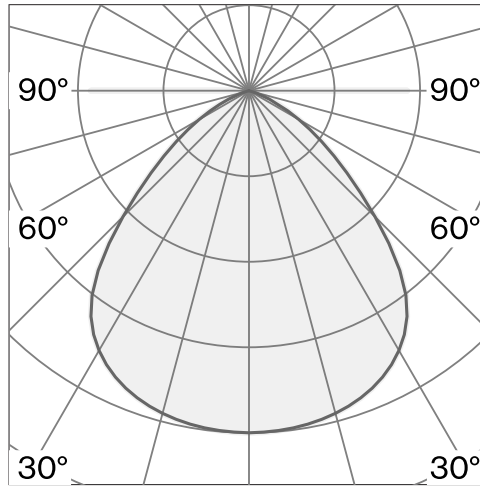

CONE
SUSPENDED XS
W151XS1

Ceiling suspended luminaire with shade made from aluminium; polycarbonate canopy; optical system with acrylic diffuser; integrated LED light source; surface Raw aluminium; inclusive cable suspension max. 3000 mm; DALI Push dim; light colour 2700 K; ≤ 3 SDCM (initial MacAdam); CRI ≥ 98 ; degree of protection IP20; Class 2; driver included; light source replaceable by Wastberg+ or by a professional with explicit authorization; control gear replaceable by end-user;