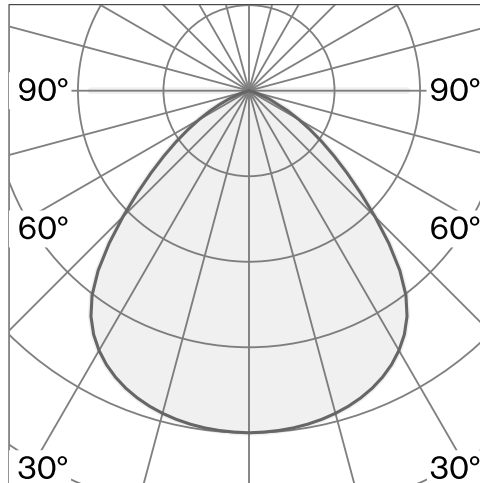

CONE
SUSPENDED XS
W151XS1

Ceiling suspended luminaire with shade made from aluminium; polycarbonate canopy; optical system with acrylic diffuser; integrated LED light source; surface Jet black; RAL 9005; inclusive cable suspension max. 3000 mm; Phase-cut dim; light colour 2700 K; ≤ 3 SDCM (initial MacAdam); CRI ≥ 98 ; degree of protection IP20; Class 2; driver included; light source replaceable by Wastberg+ or by a professional with explicit authorization; control gear replaceable by end-user;