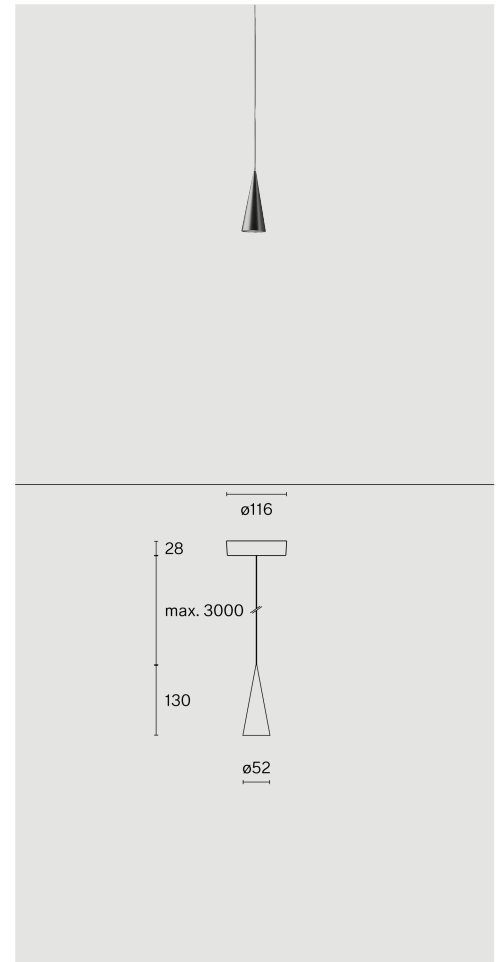

CONE
SUSPENDED XS
W151XS1

Ceiling suspended luminaire with shade made from aluminium; polycarbonate canopy; optical system with acrylic diffuser; integrated LED light source; surface Jet black; RAL 9005; inclusive cable suspension max. 3000 mm; Phase-cut dim; light colour 2700 K; ≤ 3 SDCM (initial MacAdam); CRI ≥ 98 ; degree of protection IP20; Class 2; driver included; light source replaceable by Wastberg+ or by a professional with explicit authorization; control gear replaceable by end-user;

TECHNICAL INFORMATION

Physical	
Material	Shade: Aluminium
IP Rating	IP20
Safety Class	Class II

LED	
Colour Rendering Index	CRI ≥ 98
Lumen Maintenance	L90 / 50000 h
Macadam Ellipse	≤ 3 SDCM (initial MacAdam)

CONE
SUSPENDED XS
W151XS1

Ceiling	
600 lm	
2700 K	
Phase-cut dim	
220 - 240 V	
0.4 kg	

Art. No. / EAN code
151XS105271 / 7330492018072