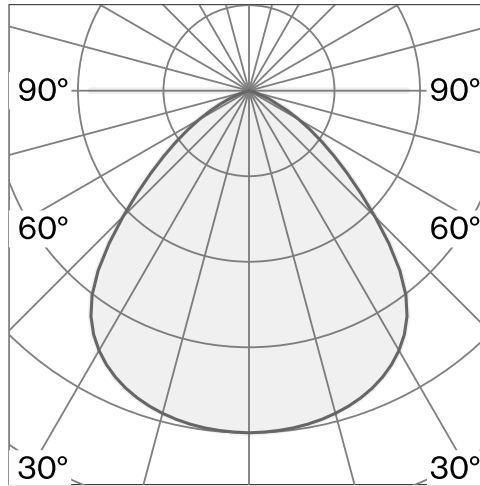

CONE
SUSPENDED XS
W151XS1

Ceiling suspended luminaire with shade made from aluminium; polycarbonate canopy; optical system with acrylic diffuser; integrated LED light source; surface Traffic white; RAL 9016; inclusive cable suspension max. 3000 mm; DALI Push dim; light colour 2700 K; ≤ 3 SDCM (initial MacAdam); CRI ≥ 98 ; degree of protection IP20; Class 2; driver included; light source replaceable by Wastberg+ or by a professional with explicit authorization; control gear replaceable by end-user;