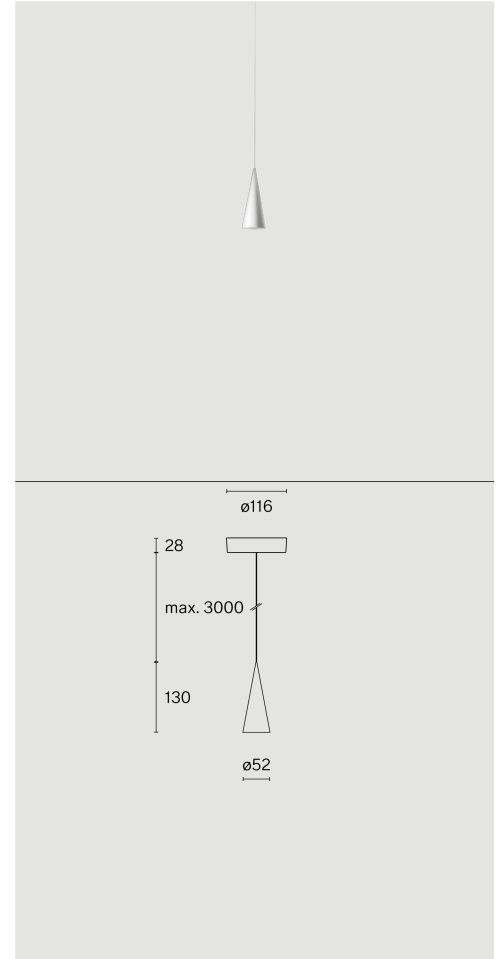

CONE
SUSPENDED XS
W151XS1

Ceiling suspended luminaire with shade made from aluminium; polycarbonate canopy; optical system with acrylic diffuser; integrated LED light source; surface Traffic white; RAL 9016; inclusive cable suspension max. 3000 mm; DALI Push dim; light colour 2700 K; ≤ 3 SDCM (initial MacAdam); CRI ≥ 98 ; degree of protection IP20; Class 2; driver included; light source replaceable by Wastberg+ or by a professional with explicit authorization; control gear replaceable by end-user;

TECHNICAL INFORMATION

Physical	
Material	Shade: Aluminium
IP Rating	IP20
Safety Class	Class II

LED	
Colour Rendering Index	CRI ≥ 98
Lumen Maintenance	L90 / 50000 h
Macadam Ellipse	≤ 3 SDCM (initial MacAdam)

More technical information online
wastberg.com/en/products/cone-suspended-xs-w151xs1

ARTICLE-SPECIFIC INFORMATION

Mounting	
Luminous Flux	
Colour Temperature	
Control	
Voltage	
Weight	

Colour / Finish
Traffic white <input type="radio"/>

CONE
SUSPENDED XS
W151XS1

Ceiling	
600 lm	
2700 K	
DALI Push dim	
220 - 240 V	
0.4 kg	

Art. No. / EAN code
151XS102272 / 7330492018126