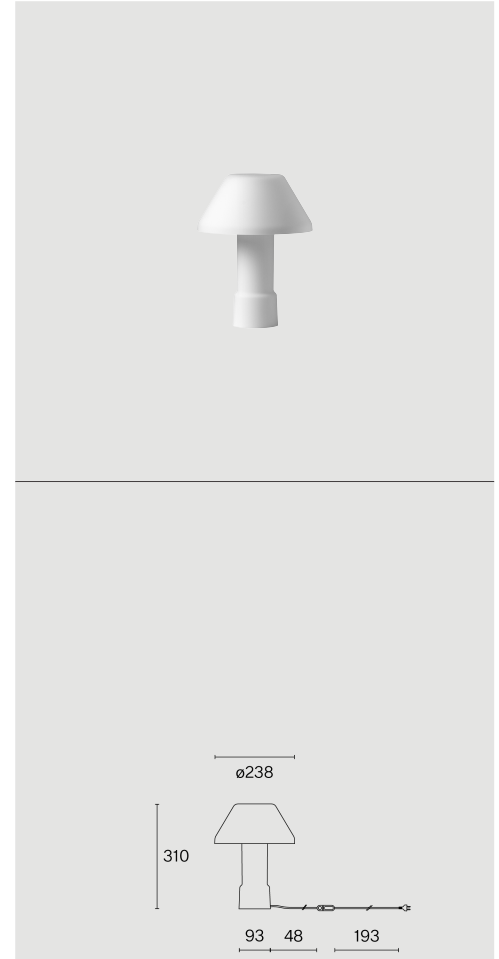

## LAMPYRE

TABLE  
W163T1

Table luminaire; white opal glass; lamp socket E14; integrated dimmer switch; light colour 2200 K;  $\leq 6$  SDCM (initial MacAdam); CRI  $\geq 90$ ; degree of protection IP20; Class 2; incl. 241 mm white cable plug; light source replaceable by end-user;

### TECHNICAL INFORMATION

<b>Physical</b>	
<b>Material</b>	Lamp Body: Opal Glass
<b>IP Rating</b>	IP20
<b>Safety Class</b>	Class II
<b>LED</b>	
<b>Colour Rendering Index</b>	CRI $\geq 90$
<b>Lumen Maintenance</b>	L70 / 25000h
<b>Macadam Ellipse</b>	$\leq 6$ SDCM (initial MacAdam)