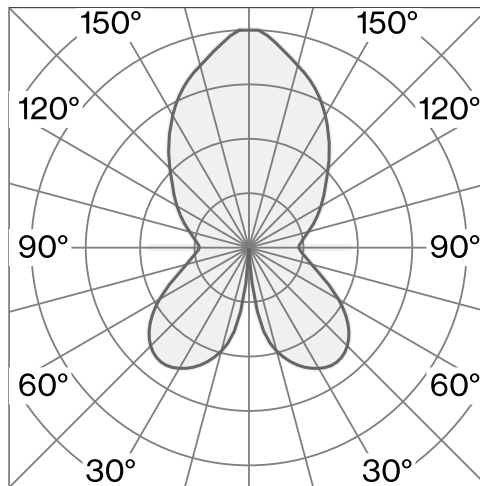

LAMPYRE

TABLE
W163T1

Table luminaire; white opal glass; lamp socket E14; integrated dimmer switch; light colour 2200 K; ≤ 6 SDCM (initial MacAdam); CRI ≥ 90 ; degree of protection IP20; Class 2; incl. 241 mm white cable plug; light source replaceable by end-user;

TECHNICAL INFORMATION

Physical	
Material	Lamp Body: Opal Glass
IP Rating	IP20
Safety Class	Class II

LED

Colour Rendering Index	CRI ≥ 90
Lumen Maintenance	L70 / 25000h
Macadam Ellipse	≤ 6 SDCM (initial MacAdam)

More technical information online

wastberg.com/en/products/lampyre-table-w163t1

ARTICLE-SPECIFIC INFORMATION

Mounting
Luminous Flux
Colour Temperature
Control
Voltage
Power
Weight

Colour / Finish
White

LAMPYRE TABLE W163T1

Table
250 lm
2200 K
Dimmer switch on cord
220 - 240 V
4.7 W
1.6 kg

Art. No. / EAN code
163T11022 / 7330492016238