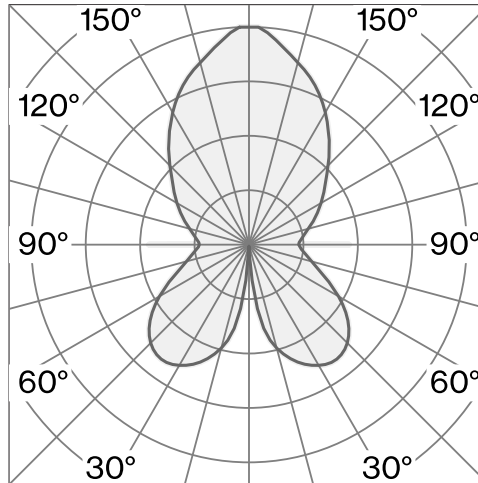

## LAMPYRE

TABLE  
W163T1

Table luminaire; white opal glass; lamp socket E14; integrated dimmer switch; light colour 2200 K;  $\leq 6$  SDCM (initial MacAdam); CRI  $\geq 90$ ; degree of protection IP20; Class 2; incl. 241 mm white cable plug; light source replaceable by end-user;

### TECHNICAL INFORMATION

<b>Physical</b>	
<b>Material</b>	Lamp Body: Opal Glass
<b>IP Rating</b>	IP20
<b>Safety Class</b>	Class II
<b>LED</b>	
<b>Colour Rendering Index</b>	CRI $\geq 90$
<b>Lumen Maintenance</b>	L70 / 25000h
<b>Macadam Ellipse</b>	$\leq 6$ SDCM (initial MacAdam)