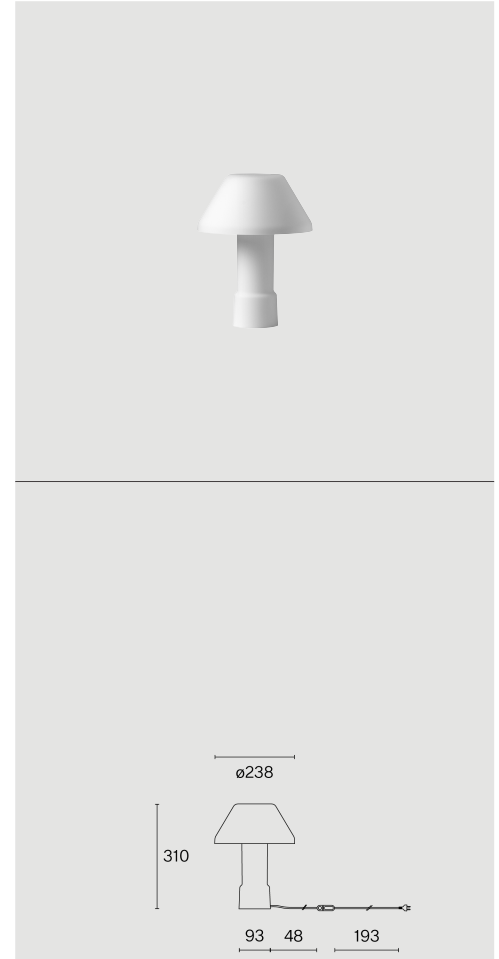

LAMPYRE

TABLE
W163T1

Table luminaire; white opal glass; lamp socket E14; integrated dimmer switch; light colour 2200 K; ≤ 6 SDCM (initial MacAdam); CRI ≥ 90 ; degree of protection IP20; Class 2; incl. 241 mm white cable plug; light source replaceable by end-user;

TECHNICAL INFORMATION

Physical	
Material	Lamp Body: Opal Glass
IP Rating	IP20
Safety Class	Class II

LED

Colour Rendering Index	CRI ≥ 90
Lumen Maintenance	L70 / 25000h
Macadam Ellipse	≤ 6 SDCM (initial MacAdam)

More technical information online

wastberg.com/en/products/lampyre-table-w163t1

ARTICLE-SPECIFIC INFORMATION

Mounting
Luminous Flux
Colour Temperature
Control
Voltage
Power
Weight

Colour / Finish
White

LAMPYRE TABLE W163T1

Table
250 lm
2200 K
Dimmer switch on cord
220 - 240 V
4.7 W
1.6 kg

Art. No. / EAN code
163T11022 / 7330492016238