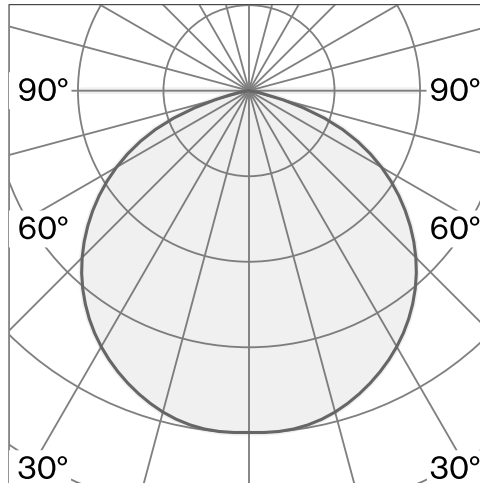

CONE
SUSPENDED M
W151M3

Ceiling suspended luminaire with shade made from aluminium; polycarbonate canopy; optical system with acrylic diffuser; integrated LED light source; surface Jet black; RAL 9005; inclusive cable suspension max. 3000 mm; DALI Push dim; light colour 2700 K; ≤ 3 SDCM (initial MacAdam); CRI ≥ 90 ; degree of protection IP20; Class 1; driver included; light source replaceable by Wastberg+ or by a professional with explicit authorization; control gear not replaceable;