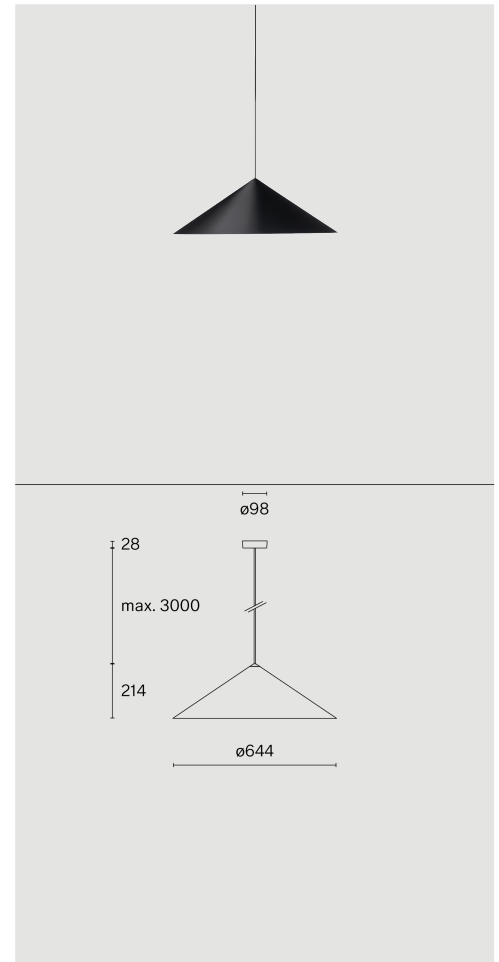

CONE
SUSPENDED M
W151M3

Ceiling suspended luminaire with shade made from aluminium; polycarbonate canopy; optical system with acrylic diffuser; integrated LED light source; surface Jet black; RAL 9005; inclusive cable suspension max. 3000 mm; DALI Push dim; light colour 2700 K; ≤ 3 SDCM (initial MacAdam); CRI ≥ 90 ; degree of protection IP20; Class 1; driver included; light source replaceable by Wastberg+ or by a professional with explicit authorization; control gear not replaceable;