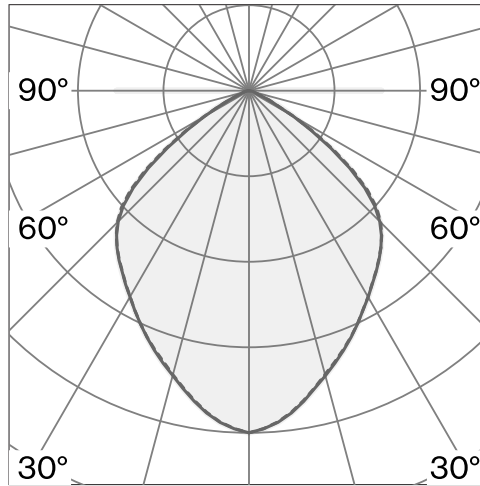

Free standing floor luminaire made from brass; surface Brass / Dark steel; ABS dimmer housing; polycarbonate diffuser and reflector; with COB (Chip on Board) technology for maximum efficiency; integrated dimmer switch; light colour 2700 K; ≤ 3 SDCM (initial MacAdam); CRI ≥ 98 ; degree of protection IP20; Class 2; incl. 2036 mm black cable plug; light source replaceable by Wastberg+ or by a professional with explicit authorization; control gear replaceable by end-user;