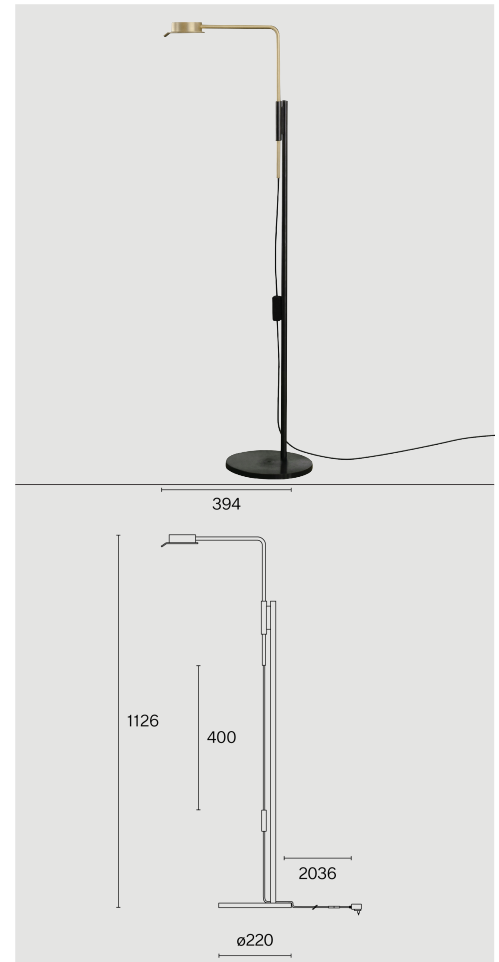

Free standing floor luminaire made from brass; surface Brass / Dark steel; ABS dimmer housing; polycarbonate diffuser and reflector; with COB (Chip on Board) technology for maximum efficiency; integrated dimmer switch; light colour 2700 K; ≤ 3 SDCM (initial MacAdam); CRI ≥ 98 ; degree of protection IP20; Class 2; incl. 2036 mm black cable plug; light source replaceable by Wastberg+ or by a professional with explicit authorization; control gear replaceable by end-user;

TECHNICAL INFORMATION

Physical	
Material	Lamp Body: Brass, Floor Base: Dark steel
IP Rating	IP20
Safety Class	Class II

LED

Colour Rendering Index	CRI ≥ 98
Lumen Maintenance	L80 / 50000h
Macadam Ellipse	≤ 3 SDCM (initial MacAdam)

More technical information online
wastberg.com/en/products/chipperfield-floor-w102f

ARTICLE-SPECIFIC INFORMATION

Mounting
Luminous Flux
Colour Temperature
Control
Voltage
Power
Weight

Colour / Finish
Brass / Dark steel