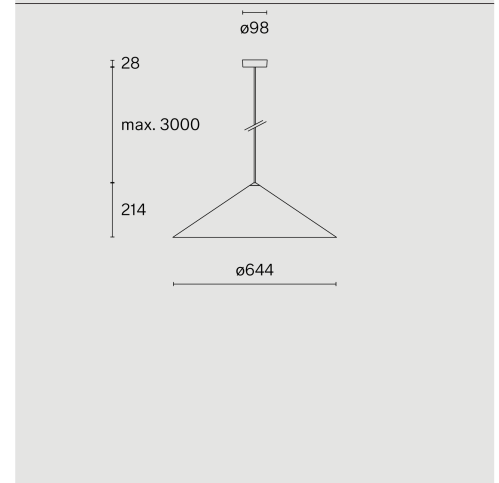

CONE
SUSPENDED M
W151M3

Ceiling suspended luminaire with shade made from aluminium; polycarbonate canopy; optical system with acrylic diffuser; integrated LED light source; surface Traffic white; RAL 9016; inclusive cable suspension max. 3000 mm; DALI Push dim; light colour 2700 K; ≤ 3 SDCM (initial MacAdam); CRI ≥ 90 ; degree of protection IP20; Class 1; driver included; light source replaceable by Wastberg+ or by a professional with explicit authorization; control gear not replaceable;

TECHNICAL INFORMATION

Physical	
Material	Shade: Aluminium
IP Rating	IP20
Safety Class	Class I

LED	
Colour Rendering Index	CRI ≥ 90
Lumen Maintenance	L80 / 50000 h
Macadam Ellipse	≤ 3 SDCM (initial MacAdam)