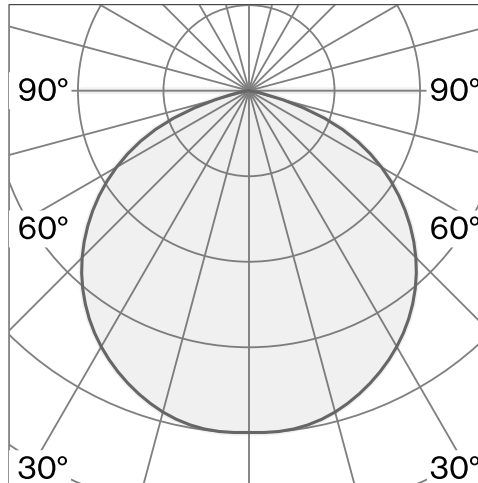

CONE
SUSPENDED M
W151M3

Ceiling suspended luminaire with shade made from aluminium; polycarbonate canopy; optical system with acrylic diffuser; integrated LED light source; surface Traffic white; RAL 9016; inclusive cable suspension max. 3000 mm; DALI Push dim; light colour 2700 K; ≤ 3 SDCM (initial MacAdam); CRI ≥ 90 ; degree of protection IP20; Class 1; driver included; light source replaceable by Wastberg+ or by a professional with explicit authorization; control gear not replaceable;