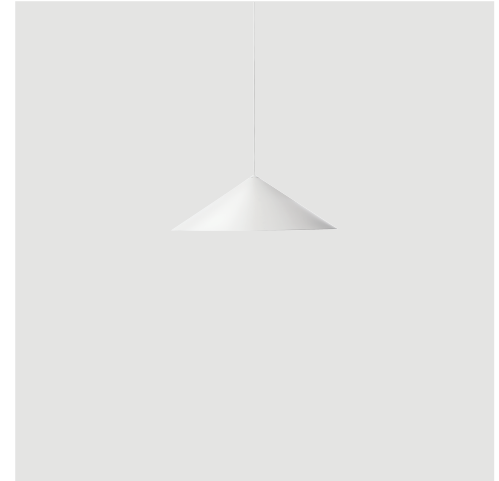

CONE
SUSPENDED M
W151M3

Ceiling suspended luminaire with shade made from aluminium; polycarbonate canopy; optical system with acrylic diffuser; integrated LED light source; surface Traffic white; RAL 9016; inclusive cable suspension max. 3000 mm; DALI Push dim; light colour 2700 K; ≤ 3 SDCM (initial MacAdam); CRI ≥ 90 ; degree of protection IP20; Class 1; driver included; light source replaceable by Wastberg+ or by a professional with explicit authorization; control gear not replaceable;

More technical information online
wastberg.com/en/products/cone-suspended-m-w151m3

ARTICLE-SPECIFIC INFORMATION

Mounting
Luminous Flux
Colour Temperature
Control
Voltage
Power
Weight

Colour / Finish
Traffic white