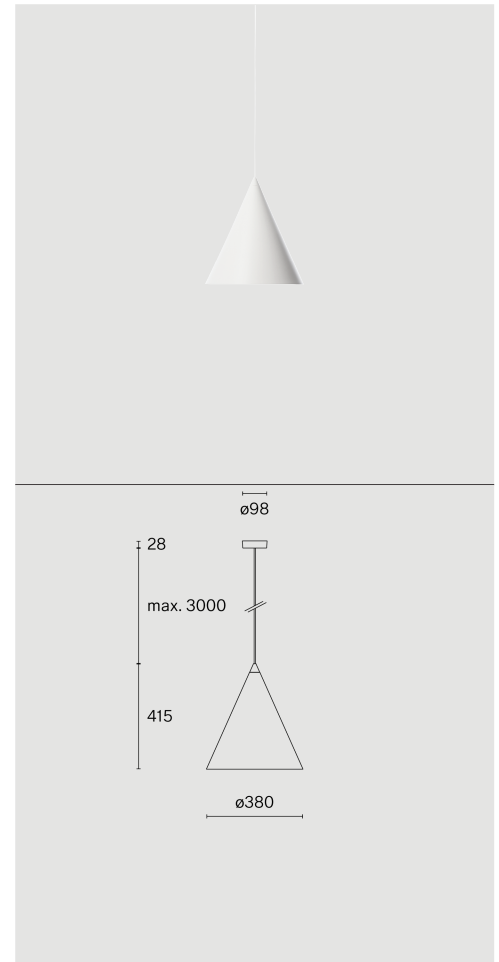

CONE
SUSPENDED M
W151M2

Ceiling suspended luminaire with shade made from aluminium; polycarbonate canopy; optical system with acrylic diffuser; integrated LED light source; surface Traffic white; RAL 9016; inclusive cable suspension max. 3000 mm; DALI Push dim; light colour 2700 K; ≤ 3 SDCM (initial MacAdam); CRI ≥ 90 ; degree of protection IP20; Class 1; driver included; light source replaceable by Wastberg+ or by a professional with explicit authorization; control gear not replaceable;

More technical information online
wastberg.com/en/products/cone-suspended-m-w151m2

ARTICLE-SPECIFIC INFORMATION

Mounting
Luminous Flux
Colour Temperature
Control
Voltage
Power
Weight

Colour / Finish
Traffic white