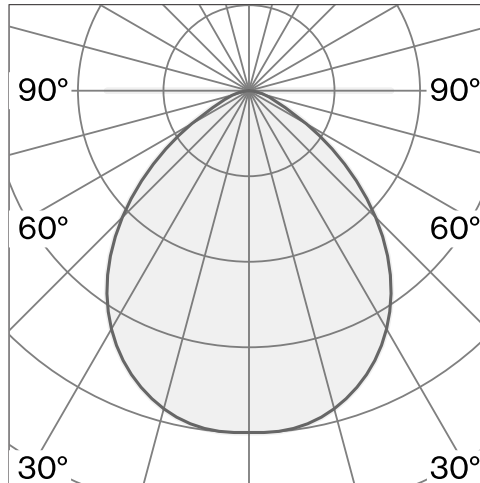

CONE
SUSPENDED M
W151M2

Ceiling suspended luminaire with shade made from aluminium; polycarbonate canopy; optical system with acrylic diffuser; integrated LED light source; surface Traffic white; RAL 9016; inclusive cable suspension max. 3000 mm; DALI Push dim; light colour 2700 K; ≤ 3 SDCM (initial MacAdam); CRI ≥ 90 ; degree of protection IP20; Class 1; driver included; light source replaceable by Wastberg+ or by a professional with explicit authorization; control gear not replaceable;