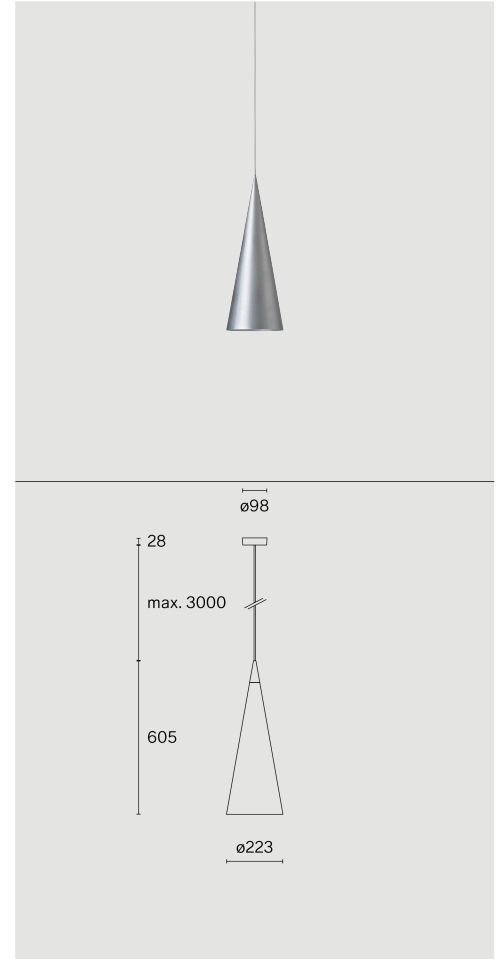

CONE
SUSPENDED M
W151M1

Ceiling suspended luminaire with shade made from aluminium; polycarbonate canopy; optical system with acrylic diffuser; integrated LED light source; surface Raw aluminium; inclusive cable suspension max. 3000 mm; DALI Push dim; light colour 2700 K; ≤ 3 SDCM (initial MacAdam); CRI ≥ 90 ; degree of protection IP20; Class 1; driver included; light source replaceable by Wastberg+ or by a professional with explicit authorization; control gear not replaceable;

TECHNICAL INFORMATION

Physical	
Material	Shade: Aluminium
IP Rating	IP20
Safety Class	Class I

LED	
Colour Rendering Index	CRI ≥ 90
Lumen Maintenance	L80 / 50000 h
Macadam Ellipse	≤ 3 SDCM (initial MacAdam)

More technical information online
wastberg.com/en/products/cone-suspended-m-w151m1

ARTICLE-SPECIFIC INFORMATION

Mounting
Luminous Flux
Colour Temperature
Control
Voltage
Power
Weight

Colour / Finish
Raw aluminium

CONE
SUSPENDED M
W151M1

Ceiling
387 lm
2700 K
DALI Push dim
220 - 240 V
11.6 W
1.6 kg

Art. No. / EAN code
151M120272 / 7330492017662