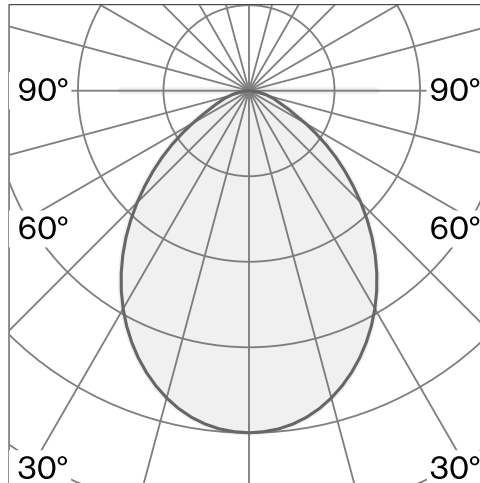

CONE
SUSPENDED M
W151M1

Ceiling suspended luminaire with shade made from aluminium; polycarbonate canopy; optical system with acrylic diffuser; integrated LED light source; surface Raw aluminium; inclusive cable suspension max. 3000 mm; DALI Push dim; light colour 2700 K; ≤ 3 SDCM (initial MacAdam); CRI ≥ 90 ; degree of protection IP20; Class 1; driver included; light source replaceable by Wastberg+ or by a professional with explicit authorization; control gear not replaceable;