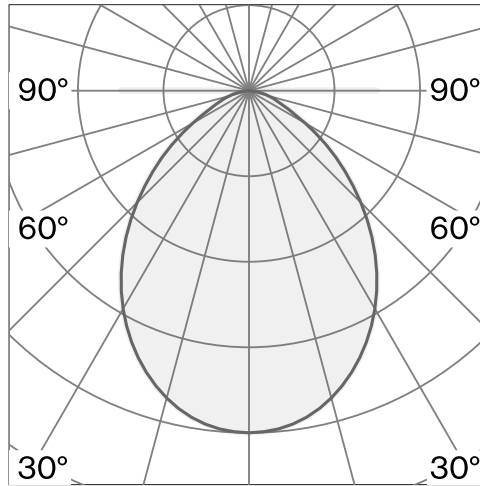

CONE
SUSPENDED M
W151M1

Ceiling suspended luminaire with shade made from aluminium; polycarbonate canopy; optical system with acrylic diffuser; integrated LED light source; surface Jet black; RAL 9005; inclusive cable suspension max. 3000 mm; DALI Push dim; light colour 2700 K; ≤ 3 SDCM (initial MacAdam); CRI ≥ 90 ; degree of protection IP20; Class 1; driver included; light source replaceable by Wastberg+ or by a professional with explicit authorization; control gear not replaceable;