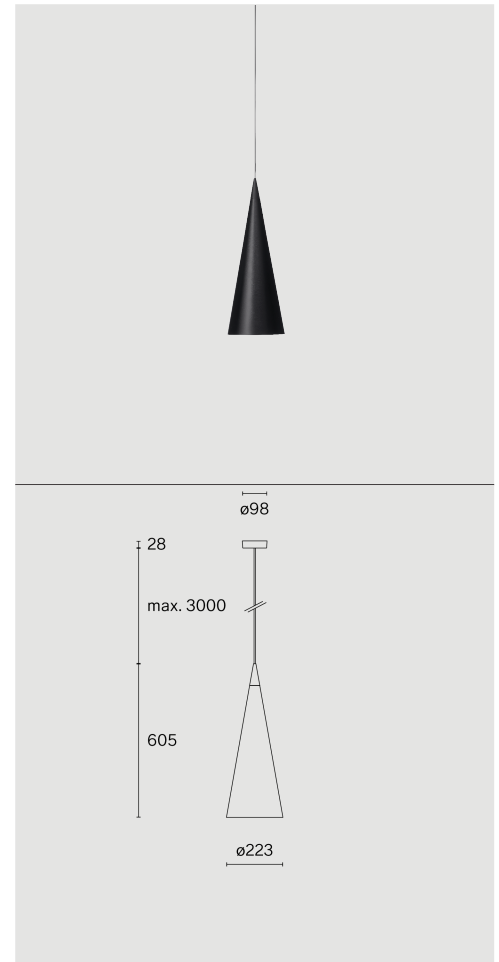

CONE
SUSPENDED M
W151M1

Ceiling suspended luminaire with shade made from aluminium; polycarbonate canopy; optical system with acrylic diffuser; integrated LED light source; surface Jet black; RAL 9005; inclusive cable suspension max. 3000 mm; DALI Push dim; light colour 2700 K; ≤ 3 SDCM (initial MacAdam); CRI ≥ 90 ; degree of protection IP20; Class 1; driver included; light source replaceable by Wastberg+ or by a professional with explicit authorization; control gear not replaceable;

TECHNICAL INFORMATION

Physical	
Material	Shade: Aluminium
IP Rating	IP20
Safety Class	Class I

LED	
Colour Rendering Index	CRI ≥ 90
Lumen Maintenance	L80 / 50000 h
Macadam Ellipse	≤ 3 SDCM (initial MacAdam)