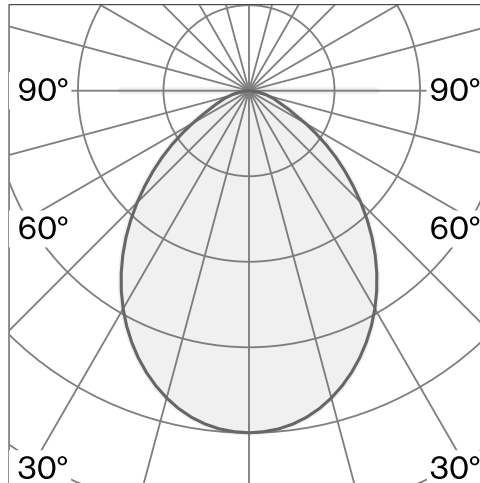

**CONE**  
SUSPENDED M  
W151M1

Ceiling suspended luminaire with shade made from aluminium; polycarbonate canopy; optical system with acrylic diffuser; integrated LED light source; surface Traffic white; RAL 9016; inclusive cable suspension max. 3000 mm; DALI Push dim; light colour 2700 K;  $\leq 3$  SDCM (initial MacAdam); CRI  $\geq 90$ ; degree of protection IP20; Class 1; driver included; light source replaceable by Wastberg+ or by a professional with explicit authorization; control gear not replaceable;

**TECHNICAL INFORMATION**

<b>Physical</b>	
<b>Material</b>	Shade: Aluminium
<b>IP Rating</b>	IP20
<b>Safety Class</b>	Class I

<b>LED</b>	
<b>Colour Rendering Index</b>	CRI $\geq 90$
<b>Lumen Maintenance</b>	L80 / 50000 h
<b>Macadam Ellipse</b>	$\leq 3$ SDCM (initial MacAdam)