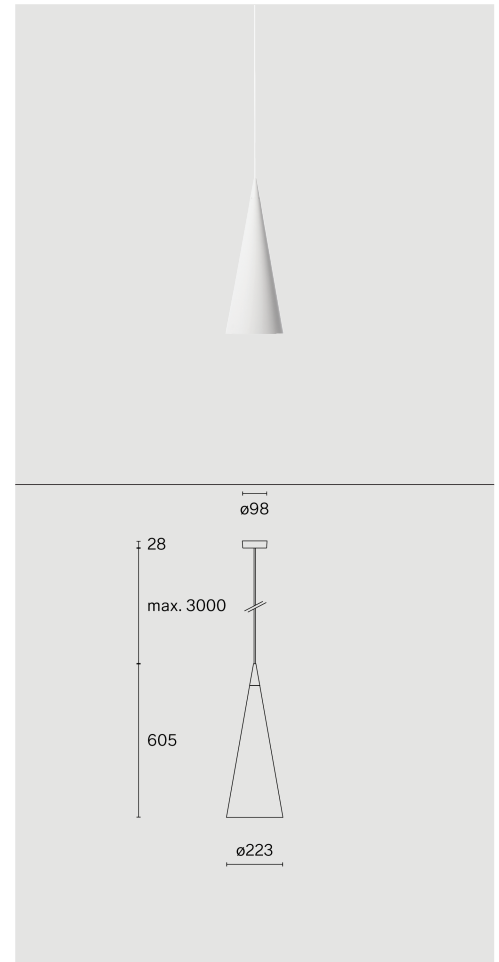

**CONE**  
SUSPENDED M  
W151M1

Ceiling suspended luminaire with shade made from aluminium; polycarbonate canopy; optical system with acrylic diffuser; integrated LED light source; surface Traffic white; RAL 9016; inclusive cable suspension max. 3000 mm; DALI Push dim; light colour 2700 K;  $\leq 3$  SDCM (initial MacAdam); CRI  $\geq 90$ ; degree of protection IP20; Class 1; driver included; light source replaceable by Wastberg+ or by a professional with explicit authorization; control gear not replaceable;

**TECHNICAL INFORMATION**

<b>Physical</b>	
<b>Material</b>	Shade: Aluminium
<b>IP Rating</b>	IP20
<b>Safety Class</b>	Class I

<b>LED</b>	
<b>Colour Rendering Index</b>	CRI $\geq 90$
<b>Lumen Maintenance</b>	L80 / 50000 h
<b>Macadam Ellipse</b>	$\leq 3$ SDCM (initial MacAdam)

<b>Colour / Finish</b>
Traffic white

**CONE**  
SUSPENDED M  
W151M1

<b>Ceiling</b>
632 lm
2700 K
DALI Push dim
220 - 240 V
11.6 W
1.6 kg

<b>Art. No. / EAN code</b>
151M102272 / 7330492017709