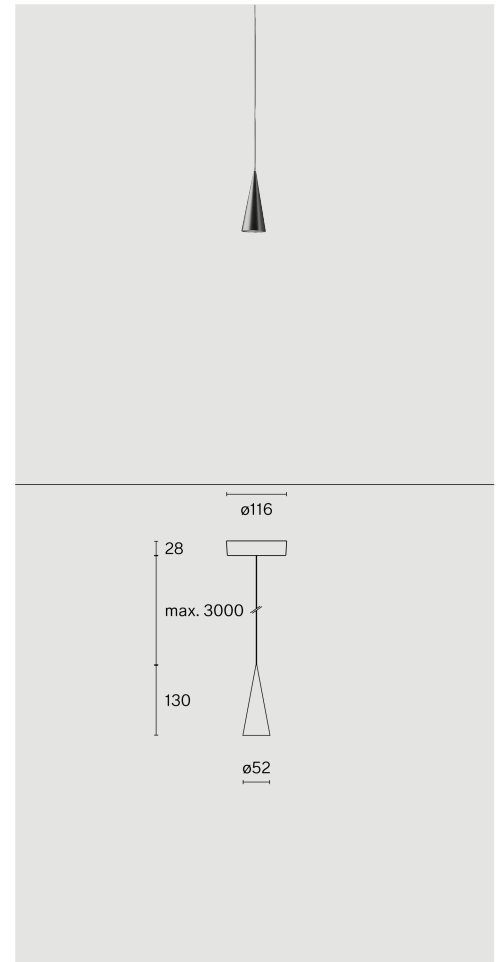

CONE
SUSPENDED XS
W151XS1

Ceiling suspended luminaire with shade made from aluminium; polycarbonate canopy; optical system with acrylic diffuser; integrated LED light source; surface Jet black; RAL 9005; inclusive cable suspension max. 3000 mm; DALI Push dim; light colour 2700 K; ≤ 3 SDCM (initial MacAdam); CRI ≥ 98 ; degree of protection IP20; Class 2; driver included; light source replaceable by Wastberg+ or by a professional with explicit authorization; control gear replaceable by end-user;

TECHNICAL INFORMATION

Physical	
Material	Shade: Aluminium
IP Rating	IP20
Safety Class	Class II

LED	
Colour Rendering Index	CRI ≥ 98
Lumen Maintenance	L90 / 50000 h
Macadam Ellipse	≤ 3 SDCM (initial MacAdam)

CONE
SUSPENDED XS
W151XS1

Ceiling	
600 lm	
2700 K	
DALI Push dim	
220 - 240 V	
0.4 kg	

Art. No. / EAN code
151XS105272 / 7330492018089