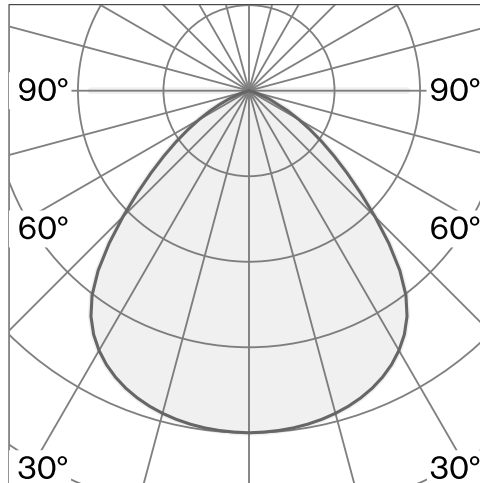

CONE
SUSPENDED XS
W151XS1

Ceiling suspended luminaire with shade made from aluminium; polycarbonate canopy; optical system with acrylic diffuser; integrated LED light source; surface Jet black; RAL 9005; inclusive cable suspension max. 3000 mm; DALI Push dim; light colour 2700 K; ≤ 3 SDCM (initial MacAdam); CRI ≥ 98 ; degree of protection IP20; Class 2; driver included; light source replaceable by Wastberg+ or by a professional with explicit authorization; control gear replaceable by end-user;