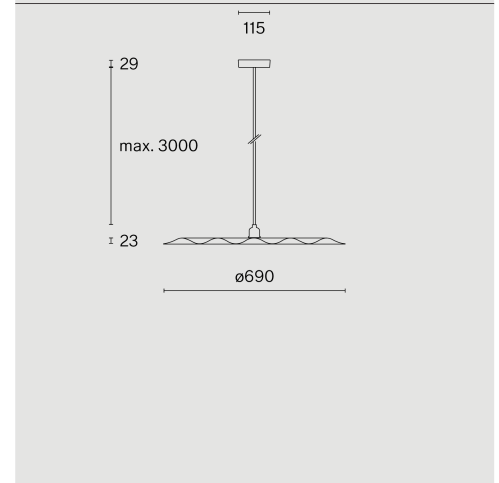

Round ceiling suspended luminaire made from aluminium; surface Raw aluminium; lamp socket E27; Phase-cut dim; light colour 2700 K; ≤ 6 SDCM (initial MacAdam); CRI ≥ 90 ; degree of protection IP20; Class 2; inclusive cable suspension max. 3000 mm; lamp included; compatible with most standard lighting tracks; light source replaceable by end-user;

TECHNICAL INFORMATION

Physical	
Material	Shade: Aluminium
IP Rating	IP20
Safety Class	Class II

LED	
Colour Rendering Index	CRI ≥ 90
Lumen Maintenance	L70 / 15000h
Macadam Ellipse	≤ 6 SDCM (initial MacAdam)

More technical information online
wastberg.com/en/products/alma-suspended-w171s

ARTICLE-SPECIFIC INFORMATION

Mounting
Colour Temperature
Control
Voltage
Power
Weight

Colour / Finish
Raw aluminium

ALMA SUSPENDED W171S

Ceiling
2700 K
Phase-cut dim
220 - 240 V
7.0 W
2.6 kg

Art. No. / EAN code
171S12027 / 7330492015668