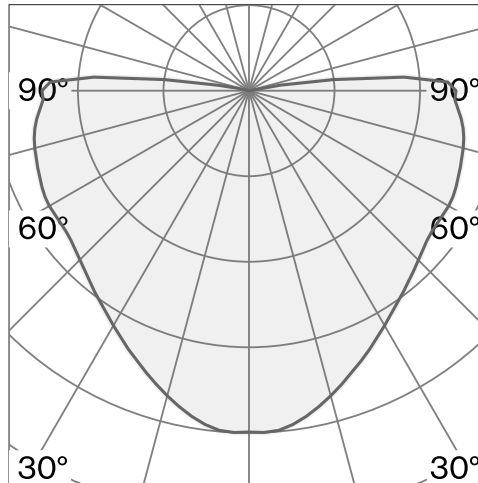

Round ceiling suspended luminaire made from aluminium; surface Raw aluminium; lamp socket E27; Phase-cut dim; light colour 2700 K; ≤ 6 SDCM (initial MacAdam); CRI ≥ 90 ; degree of protection IP20; Class 2; inclusive cable suspension max. 3000 mm; lamp included; compatible with most standard lighting tracks; light source replaceable by end-user;

TECHNICAL INFORMATION

Physical	
Material	Shade: Aluminium
IP Rating	IP20
Safety Class	Class II

LED	
Colour Rendering Index	CRI ≥ 90
Lumen Maintenance	L70 / 15000h
Macadam Ellipse	≤ 6 SDCM (initial MacAdam)