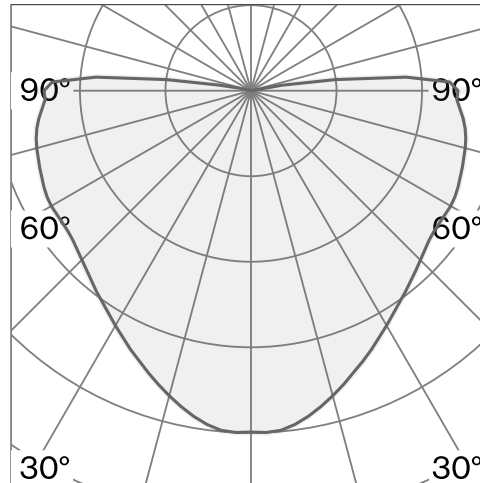

Round ceiling suspended luminaire made from aluminium; surface Signal white; RAL 9003; lamp socket E27; Phase-cut dim; light colour 2700 K; ≤ 6 SDCM (initial MacAdam); CRI ≥ 90 ; degree of protection IP20; Class 2; inclusive cable suspension max. 3000 mm; lamp included; compatible with most standard lighting tracks; light source replaceable by end-user;

TECHNICAL INFORMATION

Physical	
Material	Shade: Aluminium
IP Rating	IP20
Safety Class	Class II

LED	
Colour Rendering Index	CRI ≥ 90
Lumen Maintenance	L70 / 15000h
Macadam Ellipse	≤ 6 SDCM (initial MacAdam)

More technical information online
wastberg.com/en/products/alma-suspended-w171s

ARTICLE-SPECIFIC INFORMATION

Mounting	Ceiling
Colour Temperature	2700 K
Control	Phase-cut dim
Voltage	220 - 240 V
Power	7.0 W
Weight	2.6 kg

Colour / Finish	Signal white
-----------------	--------------

ALMA SUSPENDED W171S

Ceiling	2700 K
Phase-cut dim	220 - 240 V
Power	7.0 W
Weight	2.6 kg

Art. No. / EAN code	171S10227 / 7330492015651
---------------------	---------------------------