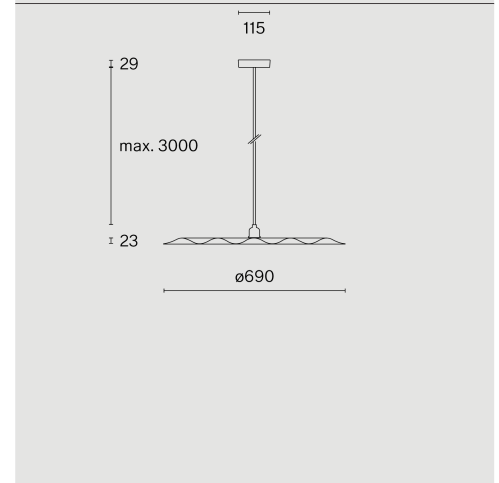

Round ceiling suspended luminaire made from aluminium; surface Signal white; RAL 9003; lamp socket E27; Phase-cut dim; light colour 2700 K; ≤ 6 SDCM (initial MacAdam); CRI ≥ 90 ; degree of protection IP20; Class 2; inclusive cable suspension max. 3000 mm; lamp included; compatible with most standard lighting tracks; light source replaceable by end-user;

TECHNICAL INFORMATION

Physical	
Material	Shade: Aluminium
IP Rating	IP20
Safety Class	Class II

LED	
Colour Rendering Index	CRI ≥ 90
Lumen Maintenance	L70 / 15000h
Macadam Ellipse	≤ 6 SDCM (initial MacAdam)

More technical information online
wastberg.com/en/products/alma-suspended-w171s

ARTICLE-SPECIFIC INFORMATION

Mounting	Ceiling
Colour Temperature	2700 K
Control	Phase-cut dim
Voltage	220 - 240 V
Power	7.0 W
Weight	2.6 kg

Colour / Finish	Signal white
-----------------	--------------

ALMA SUSPENDED W171S

Ceiling	2700 K
Phase-cut dim	220 - 240 V
Power	7.0 W
Weight	2.6 kg

Art. No. / EAN code	171S10227 / 7330492015651
---------------------	---------------------------