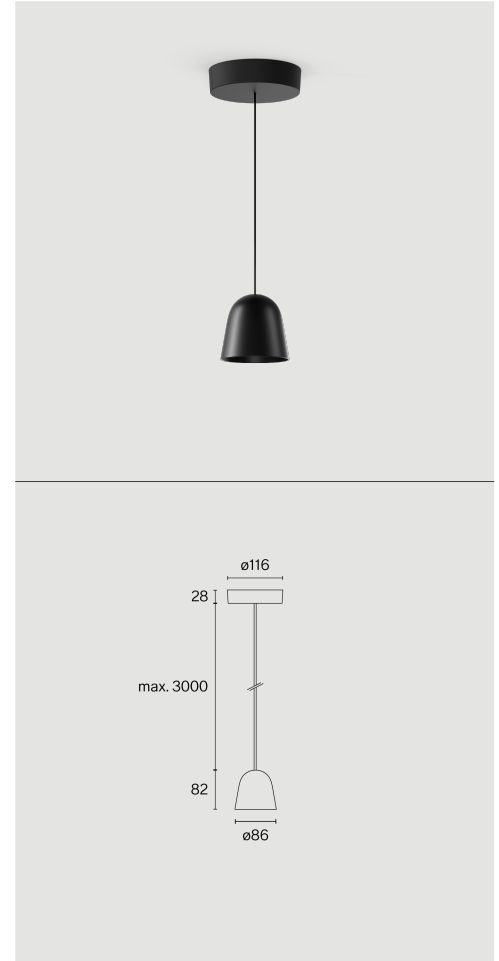

CAST
SUSPENDED
W261S

TECHNICAL INFORMATION

Physical	
Material	Lamp Body: Aluminium
IP Rating	IP20
Safety Class	Class II
LED	
Colour Rendering Index	CRI ≥ 90
Lumen Maintenance	L80 / 50000h
Macadam Ellipse	≤ 3 SDCM (initial MacAdam)

More technical information online

wastberg.com/en/products/cast-suspended-w261s

ARTICLE-SPECIFIC INFORMATION

Mounting
Luminous Flux
Colour Temperature
Optic
Control
Voltage
Power
Weight
Colour / Finish
Anthracite ●

CAST
SUSPENDED
W261S

Ceiling
1240 lm
2700 K
Narrow
Phase-cut dim
220-240 V
9.9 W
0.5 kg
Art. No. / EAN code
261S1127205 / 7330492019482