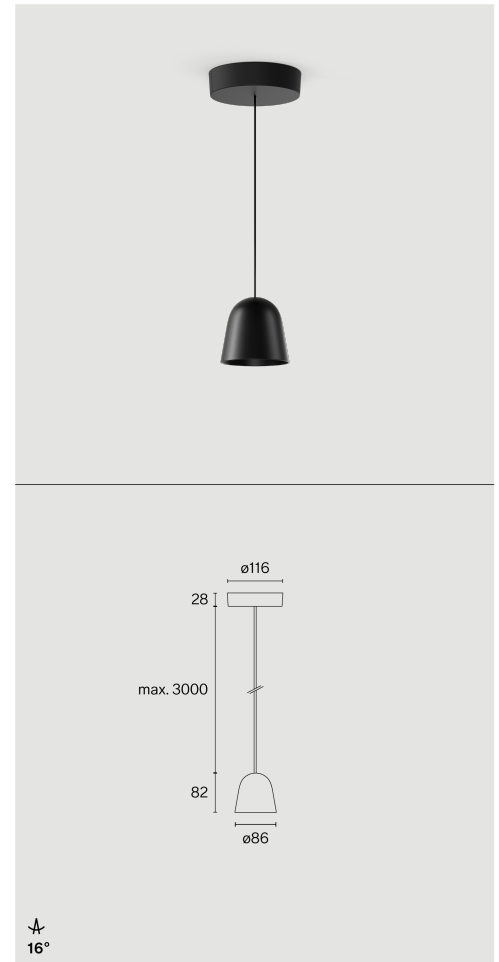

CAST
SUSPENDED
W261S

TECHNICAL INFORMATION

Physical	
Material	Lamp Body: Aluminium
IP Rating	IP20
Safety Class	Class II
LED	
Colour Rendering Index	CRI ≥ 90
Lumen Maintenance	L80 / 50000h
Macadam Ellipse	≤ 3 SDCM (initial MacAdam)

More technical information online

wastberg.com/en/products/cast-suspended-w261s

ARTICLE-SPECIFIC INFORMATION

Mounting
Luminous Flux
Colour Temperature
Optic
Control
Voltage
Power
Weight
Colour / Finish
Anthracite ●

CAST
SUSPENDED
W261S

Ceiling
1240 lm
2700 K
Narrow
Phase-cut dim
220-240 V
9.9 W
0.5 kg
Art. No. / EAN code
261S1127205 / 7330492019482