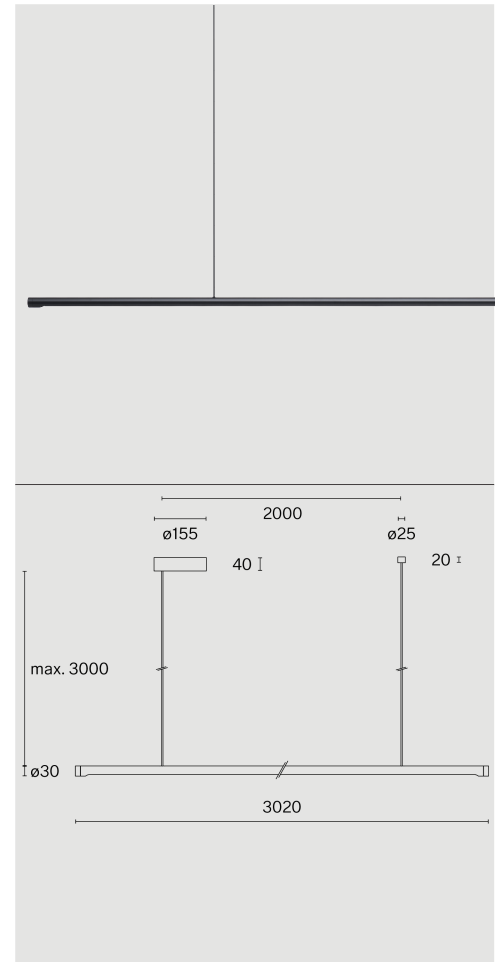

**LINIER**  
SUSPENDED  
W181S2

Ceiling suspended luminaire made from die-cast aluminium; optical system with 176 individual anti-glare chambers; surface Jet black; RAL 9005; DALI Push dim; light colour 3000 K; CRI  $\geq 90$ ; degree of protection IP20; Class 2; inclusive cable suspension max. 3000 mm; driver included; light source replaceable by Wastberg+ or by a professional with explicit authorization; control gear replaceable by end-user;

**TECHNICAL INFORMATION**

Physical	
Material	Lamp Body: Aluminium
IP Rating	IP20
Safety Class	Class II

LED	
Colour Rendering Index	CRI $\geq 90$
Lumen Maintenance	L80 / 50000h

**ARTICLE-SPECIFIC INFORMATION**

Mounting
Luminous Flux
Colour Temperature
Control
Voltage
Power
Weight

Colour / Finish	Jet black ●
-----------------	-------------

**LINIER**  
SUSPENDED  
W181S2

Ceiling
5460 lm
3000 K
DALI Push dim
220 - 240 V
41 W
2.7 kg