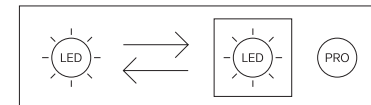

sv Monteringsanvisningar

5. Demontera ledningarna och anslut dem till klämman.
6. Montera tillbaka locket på takbasen genom att klämma fast det.
7. Se till att indikatorlinjen på locket och takbasen är i linje.